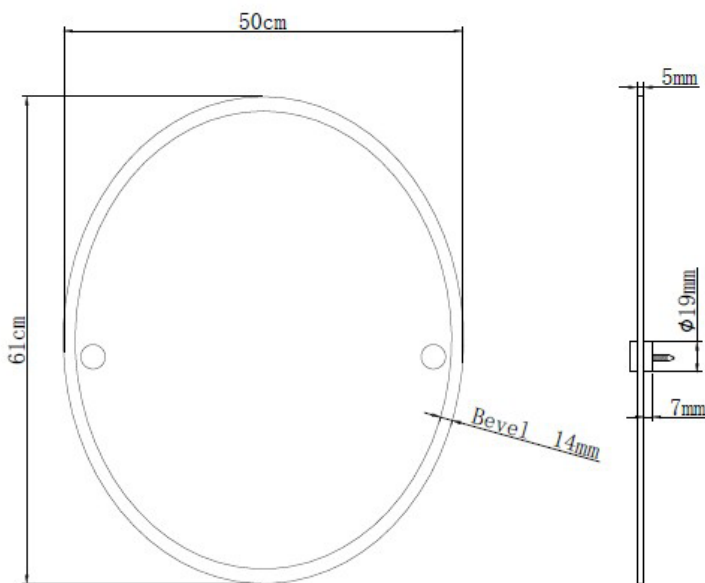

TECHNICAL DATA SHEET **HERITAGE**[®] BATHROOMS

Harlesden Oval 610x500mm Mirror Chrome

Product Specification

Product Code: MHDOVC
Finish: Chrome Plated
Product Type: Bathroom Accessories

Additional Information