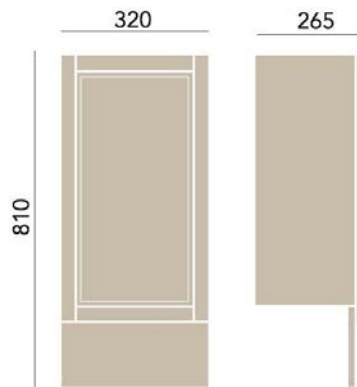

TECHNICAL DATA SHEET

HERITAGE[®] BATHROOMS

Caversham Base Unit (320)

Product Specification

Product Codes & Finishes:	KOA92 (Oak)
	KWA92 (White Ash)
	KOY92 (Oyster)
	KGR92 (Graphite)
	KDG92 (Dove Grey)
Product Type:	Traditional
Dimensions:	810 (H) mm, 320 (W) mm, 265 (D) mm

White Ash finish pictured

Additional Information

- Easy to clean and durable to withstand everyday use in a busy household
- Designed to be used in conjunction with Caversham furniture
- Price includes a choice of handle
- Worktops sold separately
- 2.5m x 200mm Height Continuous Plinth (KOY/KOA/KWA/KGR I I) available separately for easy under cabinet access
- Available in four colour options
- 5 Year Guarantee