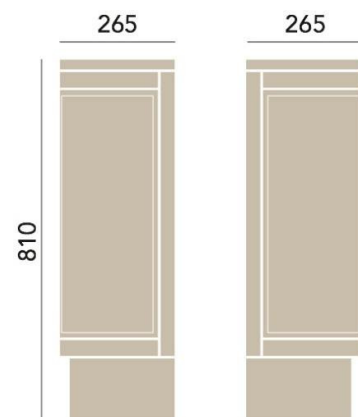

TECHNICAL DATA SHEET

HERITAGE[®] BATHROOMS

Caversham

Curved End Unit (265)

Product Specification

Product Codes & Finishes:	KOA50 (Oak) KOY50 (Oyster) KGR50 (Graphite)
Product Type:	Traditional
Dimensions:	810 (H) mm, 265 (W) mm, 265 (D) mm

Model pictured

Additional Information

- Easy to clean and durable to withstand everyday use in a busy household
- Designed to be used in conjunction with Caversham furniture
- Price includes a choice of handle
- Door can be fitted to open left or right
- Worktops sold separately
- 2.5m x 200mm Height Continuous Plinth (KOY/KOA/KGR IIC) available separately for easy under cabinet access
- Available in three colour options
- 5 Year Guarantee