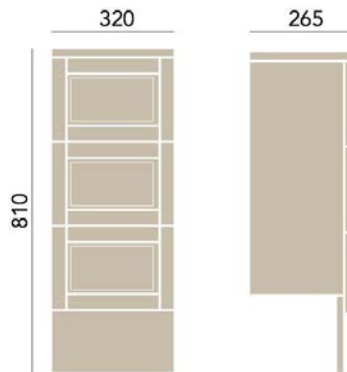

Caversham

Drawer Unit (320)

Product Specification

| | |
|--------------------------------------|------------------------------------|
| Product Codes & Finishes: | KOA48 (Oak) |
| | KWA48 (White Ash) |
| | KOY48 (Oyster) |
| | KGR48 (Graphite) |
| | KDG48 (Dove Grey) |
| Product Type: | Traditional |
| Dimensions: | 810 (H) mm, 320 (W) mm, 265 (D) mm |

White Ash finish pictured

Additional Information

- Easy to clean and durable to withstand everyday use in a busy household
- Designed to be used in conjunction with Caversham furniture
- Price includes a choice of handle
- Worktops sold separately
- 2.5m x 200mm Height Continuous Plinth (KOY/KOA/KWA/KGR I I) available separately for easy under cabinet access
- Available in four colour options
- 5 Year Guarantee