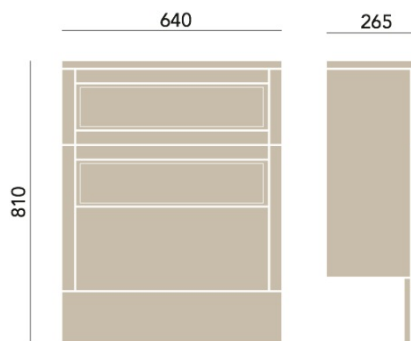

TECHNICAL DATA SHEET

HERITAGE[®] BATHROOMS

Caversham WC Unit (640)

Product Specification

Product Codes & Finishes:	KOA43 (Oak)
	KWA43 (White Ash)
	KOY43 (Oyster)
	KGR43 (Graphite)
Product Type:	KDG43 (Dove Grey)
	Classic
Dimensions:	810 (H) mm, 640 (W) mm, 265 (D) mm

White Ash finish pictured, WC sold separately

Additional Information

- Easy to clean and durable to withstand everyday use in a busy household
- Adjustable legs
- Worktops sold separately
- 2.5m x 200mm Height Continuous Plinth (KOY/KOA/KWA/KGR I I) available separately for easy under cabinet access
- Available in four colour options
- 5 Year Guarantee