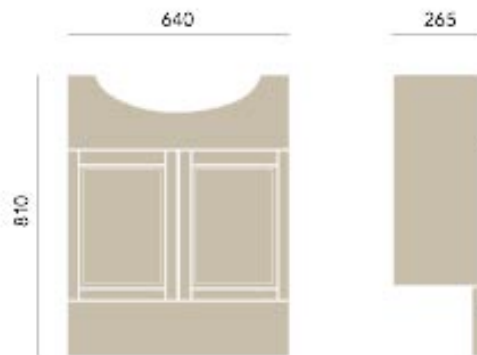

TECHNICAL DATA SHEET

HERITAGE[®] BATHROOMS

Caversham

Vanity Unit (640)

Product Specification

Product Codes & Finishes:	KOA42 (Oak)
	KWA42 (White Ash)
	KOY42 (Oyster)
	KGR42 (Graphite)
Product Type:	KDG42 (Dove Grey)
	Traditional
Dimensions:	810 (H) mm, 640 (W) mm, 265 (D) mm

White Ash finish pictured,
basin sold separately

Oyster

Graphite

White Ash

Oak

Dove Grey

Additional Information

- Easy to clean and durable to withstand everyday use in a busy household
- Adjustable legs
- Worktops sold separately
- 2.5m x 200mm Height Continuous Plinth (KOY/KOA/KWA/KGR11) available separately for easy under cabinet access
- Available in four colour options
- Unit pre-cut to fit all Heritage Medium semi-recessed basins
- Price includes an adjustable shelf
- Handles sold separately
- 5 Year Guarantee