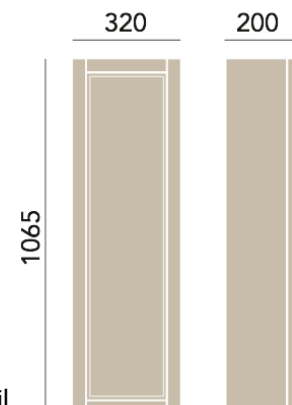

TECHNICAL DATA SHEET

HERITAGE[®] BATHROOMS

Caversham

Tall Wall Unit Cabinet (320)

Product Specification

Product Codes & Finishes:	KOA39 (Oak)
	KWA39 (White Ash)
	KOY39 (Oyster)
	KGR39 (Graphite)
Product Type:	Traditional
Dimensions:	1065 (H) mm, 320 (W) mm, 200 (D) mm

White Ash finish pictured

Additional Information

- Easy to clean and durable to withstand everyday use in a busy household
- Price includes a choice of handle
- Door can be fitted to open left or right
- Available in four colour options
- 5 Year Guarantee