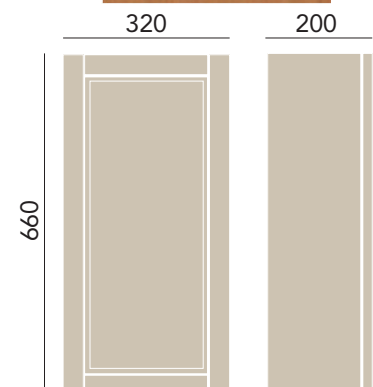

TECHNICAL DATA SHEET

HERITAGE[®] BATHROOMS

Caversham

Wall Unit Cabinet (320)

Product Specification

Product Codes & Finishes:	KOA38 (Oak)
	KWA38 (White Ash)
	KOY38 (Oyster)
	KGR38 (Graphite)
Product Type:	Traditional
Dimensions:	660 (H) mm, 320 (W) mm, 200 (D) mm

White Ash finish pictured

Additional Information

- Easy to clean and durable to withstand everyday use in a busy household
- Available in four colour options
- Price includes a choice of handle
- Door can be fitted to open left or right
- 5 Year Guarantee