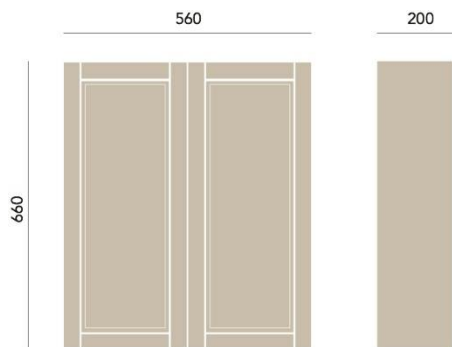

Additional Information

- Easy to clean and durable to withstand everyday use in a busy household
- Price includes a choice of handle
- Door can be fitted to open left or right
- Available in four colour options
- 5 Year Guarantee