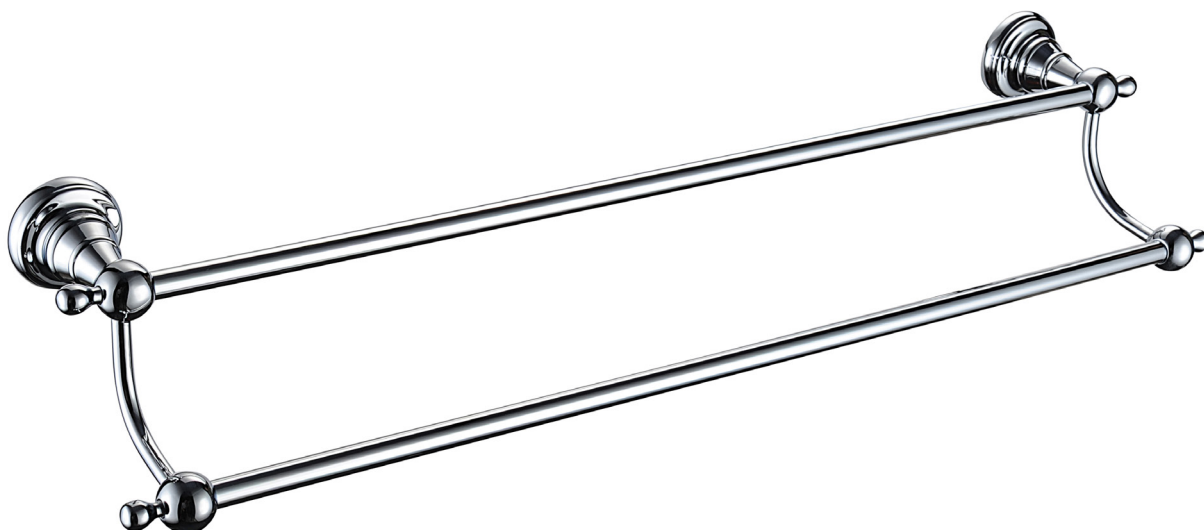

Holborn Double Towel Rail Chrome

Product Specification

Product Code:	AHODTRC
Finish:	Chrome Plated
Product Type:	Bathroom Accessories

Additional Information

Guarantee: 5 years

Technical Advice: For further information please call 0844 701 8503 or email technical@heritagebathrooms.com.