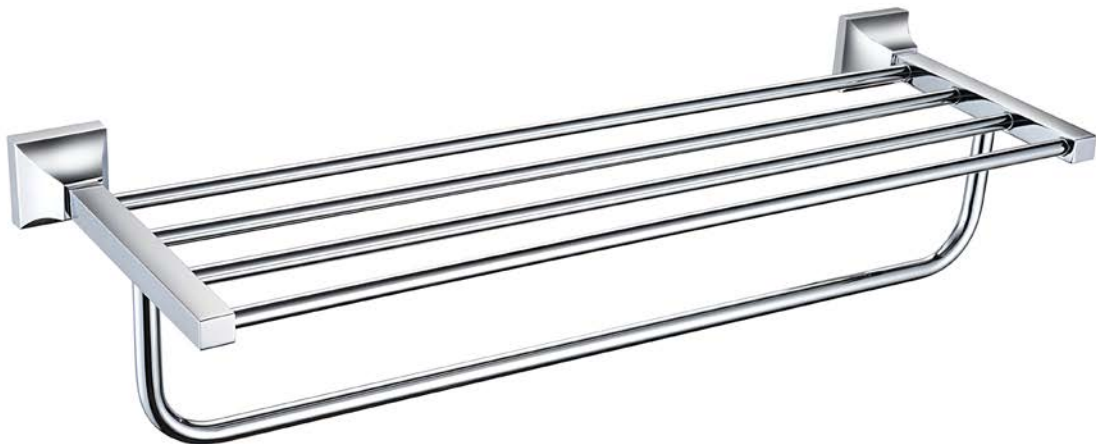

## Chancery Double Bathroom Towel Shelf Chrome

### Product Specification

<b>Product Code:</b>	ACHDBTC
<b>Finish:</b>	Chrome Plated
<b>Product Type:</b>	Bathroom Accessories