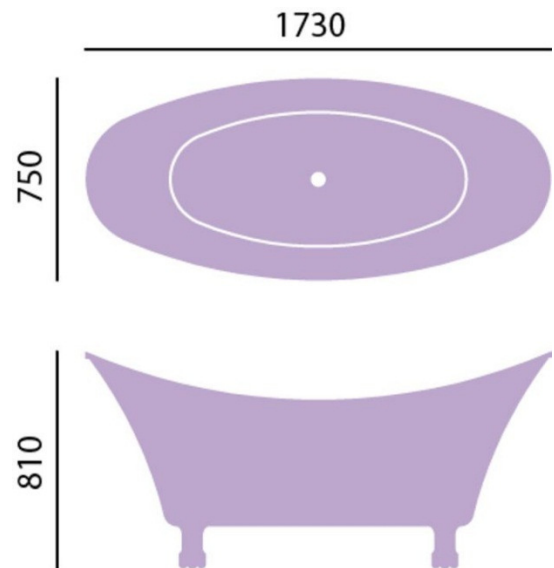

TECHNICAL DATA SHEET

HERITAGE® BATHROOMS

Lyddington

Freestanding Acrylic Bath

Product Specification

Product Codes & Finishes:	BLYFS00STL (Stainless Steel Effect) BLYFS00GLD (Gold Effect) BLYFS00COP (Copper Effect)
Product Type:	Classic
Construction:	Cast Acrylic & designed to conform to BS4305-1 & BS4305-2
Dimensions:	Height: 810mm (Incl. Feet) Width: 750 Length: 1730mm
Weight:	40Kg
Water Capacity:	170ltr

Additional Information

- Lifetime Guarantee
- Use with freestanding taps only
- Clicker Waste included
- Waste trap required – options available include Shallow Trap Waste (THCI5CI & THAI5CI) and Exposed Waste and Overflow ~ (THCI6, THAI6, THCI6P & THAI6P)
- Integral overflow included
- Lyddington Bath Feet available (BLYFWH, sold separately)

Technical Advice: For further information please call 0844 701 8503
or email technical@heritagebathrooms.com

Guarantee: Lifetime Guarantee covering manufacturing faults.

Heritage Bathrooms, Birch Coppice Business Park, Dordon, Tamworth, B78 1SG
Telephone: 0844 701 8501 Facsimile: 0844 701 8502
Web Site: www.heritagebathrooms.com Email: technical@heritagebathrooms.com

D2

The information contained on this page was correct at date of issue. Fitting dimensions are provided as a guide only. Some variation may occur due to manufacturing tolerances. Heritage Bathrooms pursues a policy of continuing improvement in design and performance of its products and so reserves the right to change specifications without prior notice.