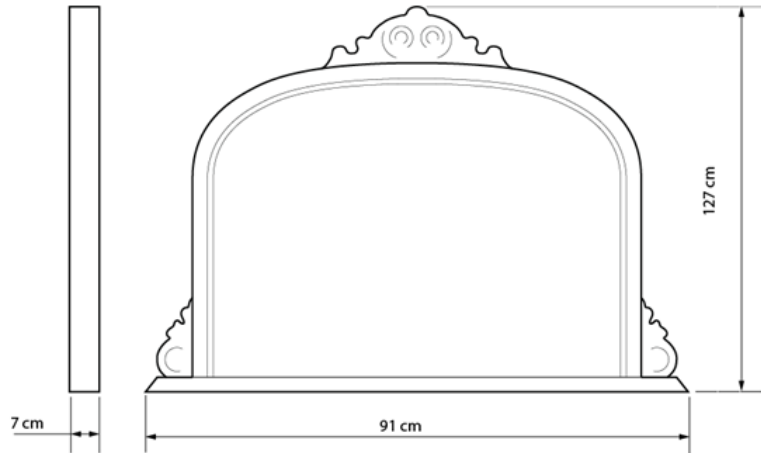

Archway Champagne Silver Mirror

Product Specification

Product Code:	MAWCS01
Finish:	Champagne Silver
Product Type:	Traditional
Construction:	Wooden Frame
Dimensions:	Height: 910mm Width: 1270mm Depth: 70mm