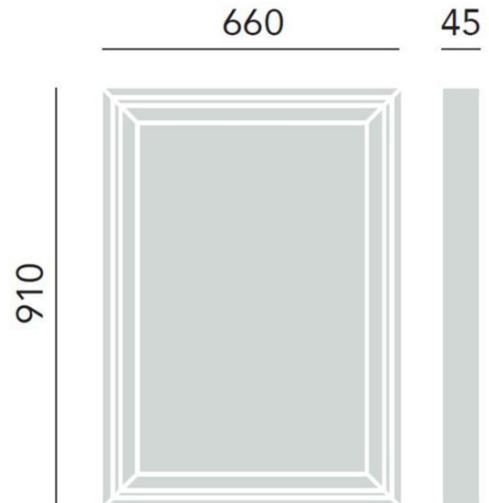

## Edgware Slate Grey Mirror

### Product Specification

<b>Product Code:</b>	MEWSG01
<b>Finish:</b>	Slate Grey
<b>Product Type:</b>	Traditional
<b>Construction:</b>	Wooden Frame
<b>Dimensions:</b>	Height: 910mm Width: 660mm Depth: 45mm