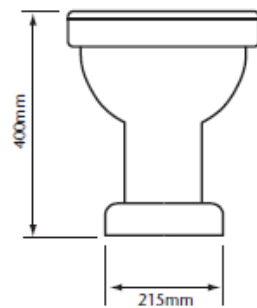

Belmonte Back-to-wall WC

DIMENSIONS

Technical Advice:
Guarantee:

For further information please call 0844 701 8503 or email technical@heritagebathrooms.com.
25 years covering manufacturing faults.

Heritage Bathrooms, Unit 6, Albert Road, St. Philips Central, Bristol, BS2 0XJ
Telephone: 0844 701 8501 Facsimile: 0844 701 8502
Web Site: www.heritagebathrooms.com Email: technical@heritagebathrooms.com

delivery to showroom

25
YEAR
GUARANTEE

D2

The information contained on this page was correct at date of issue. Fitting dimensions are provided as a guide only. Some variation may occur due to manufacturing tolerances. Heritage Bathrooms pursues a policy of continuing improvement in design and performance of its products and so reserves the right to change specifications without prior notice.