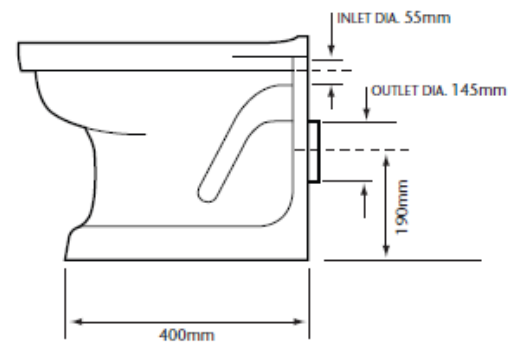

Belmonte Back-to-wall WC

DIMENSIONS

Technical Advice:
Guarantee:

For further information please call 0844 701 8503 or email technical@heritagebathrooms.com.
25 years covering manufacturing faults.

Heritage Bathrooms, Unit 6, Albert Road, St. Philips Central, Bristol, BS2 0XJ
Telephone: 0844 701 8501 Facsimile: 0844 701 8502
Web Site: www.heritagebathrooms.com Email: technical@heritagebathrooms.com