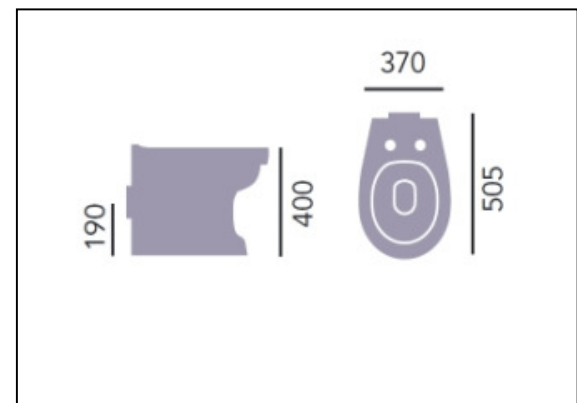

Technical Advice: For further information please call 0844 7018503 or email technical@heritagebathrooms.com.
Guarantee: 25 years covering manufacturing faults.

Heritage Bathrooms, Unit 6, Albert Road, St. Philips Central, Bristol, BS2 0XJ
Telephone: 0844 701 8501 Facsimile: 0844 701 8502
Web Site: www.heritagebathrooms.com Email: technical@heritagebathrooms.com

delivery to showroom

25
YEAR
GUARANTEE

D2

The information contained on this page was correct at date of issue. Fitting dimensions are provided as a guide only. Some variation may occur due to manufacturing tolerances. Heritage Bathrooms pursues a policy of continuing improvement in design and performance of its products and so reserves the right to change specifications without prior notice.