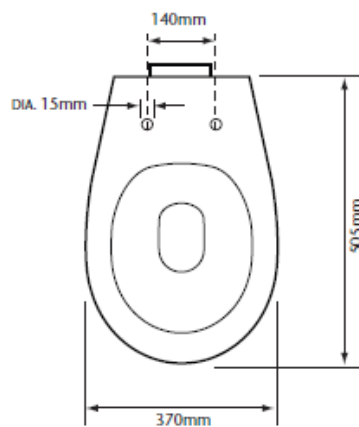

Belmonte Back-to-wall WC

DIMENSIONS

Technical Advice:
Guarantee:

For further information please call 0844 701 8503 or email technical@heritagebathrooms.com.
25 years covering manufacturing faults.

Heritage Bathrooms, Unit 6, Albert Road, St. Philips Central, Bristol, BS2 0XJ
Telephone: 0844 701 8501 Facsimile: 0844 701 8502
Web Site: www.heritagebathrooms.com Email: technical@heritagebathrooms.com

delivery to showroom

25
YEAR
GUARANTEE

D2

The information contained on this page was correct at date of issue. Fitting dimensions are provided as a guide only. Some variation may occur due to manufacturing tolerances. Heritage Bathrooms pursues a policy of continuing improvement in design and performance of its products and so reserves the right to change specifications without prior notice.