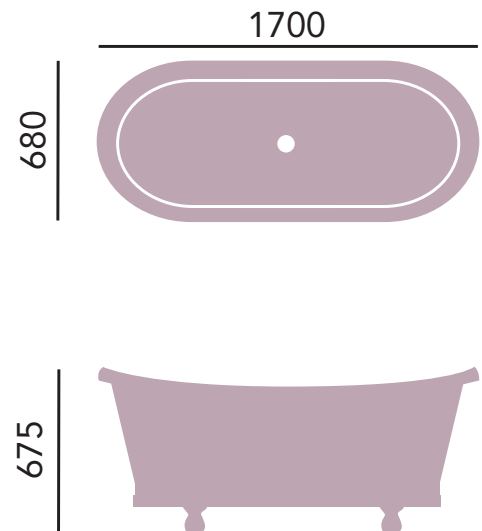

Porto Santo Bateau

Freestanding Double Ended Bath

Product Specification

Product Code:	BRT89
Finish:	White
Product Type:	Traditional
Construction:	Solid Cast Iron Construction
Valve Type:	½" Standard Valve
Dimensions for Fitting:	1700 (L) mm, 680 (W) mm, 675 (H) mm
Weight:	139 KG

Additional Information

- Overflow to waste 390mm
- Water capacity 215 Litres
- White Ripple Enamel Interior , ready to paint exterior
- Class AA Enamel used on interior for extreme durability & stain resistance
- Simply wipe clean & paint, no other preparation needed
- Feet available in Chrome (BRT93) and Cast Iron (BRT92)
- Cast Iron feet can be painted to match the bath colour