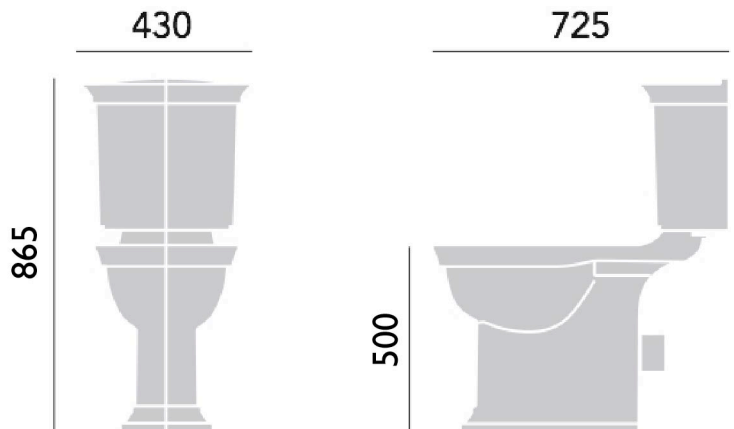

Blenheim

Comfort Height WC and Portrait Cistern

Product Specification

| | |
|--------------------------------|--------------------------------------|
| Product Codes: | PHPWC00 (Pan) PHPW01 (Cistern) |
| Finish: | White |
| Product Type: | Traditional |
| Construction: | Vitreous China |
| Dimensions for Fitting: | 865 (H) mm, 430 (W) mm, 725 (D) mm 6 |
| Flush Volume: | Litres |

Additional Information

- Lifetime Guarantee
- Standard Height WC also available (PHPW00)
- Compatible with all Heritage WC Seats
- Fittings included with cistern
- Vitreous China Manufactured to: BS EN31
BS 1188
BS 3402