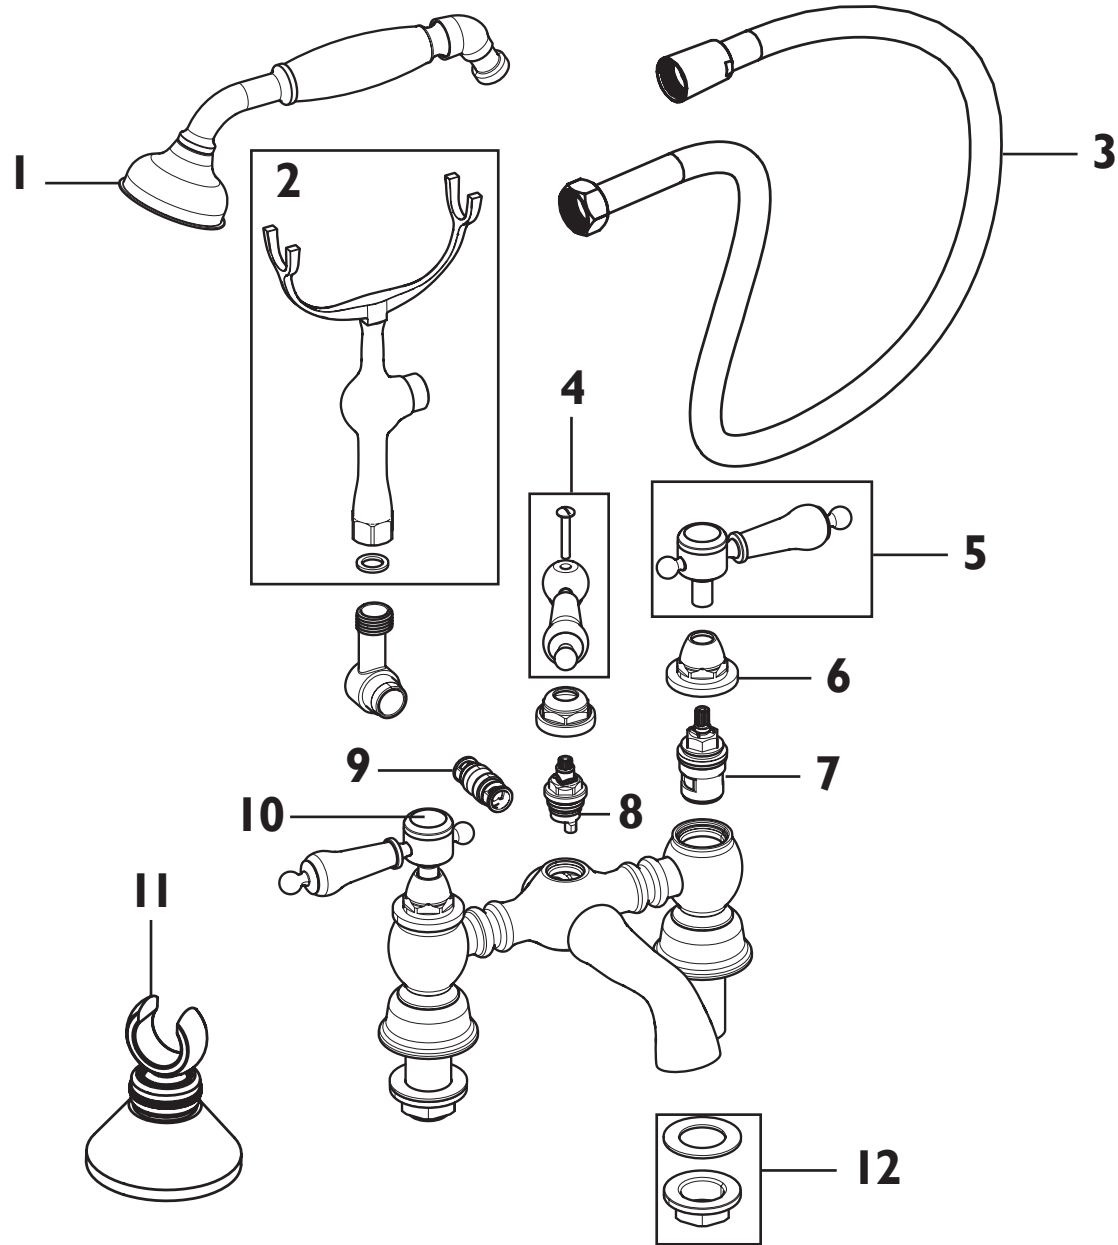

Product Code: TGRC/G02

Revision: D2

1	Handset
2	Cradle
3	5ft Cone to Nut Hose
4	Diverter Handle Assembly
5	Handle Assembly (Pair)
6	Shroud
7	3/4" Ceramic Disc Valves (Pair)
8	Diverter Valve
9	Diverter Mechanism
10	Indices (Pair)
11	Wall Bracket
12	3/4" Backnut & Washer (Pair)