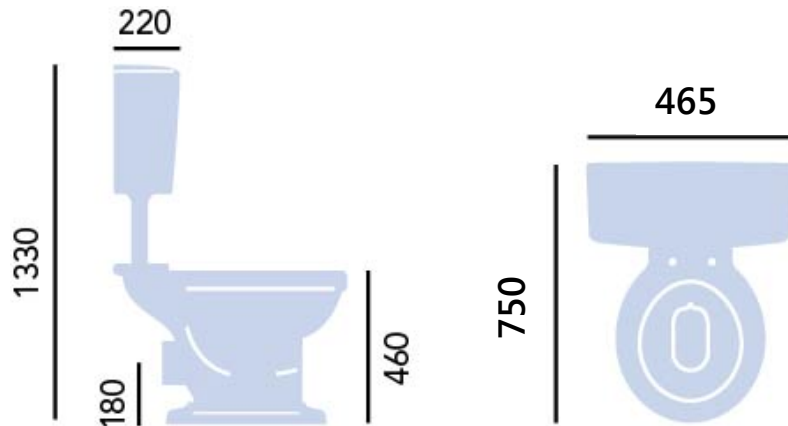

Additional Information

- Lifetime Guarantee
- Compatible with all Heritage WC Seats
- Fittings included with cistern
- Use with Low Level Flush Pack
- Low Level Coupling Kit also available
- Vitreous China Manufactured to: BSEN31:1999
  BSI 188:1974
  BS3402:1969