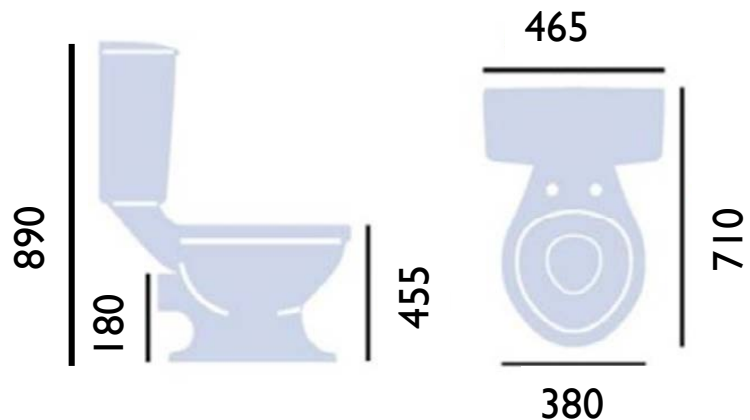

Additional Information

- Lifetime Guarantee
- Compatible with all Heritage WC Seats
- Fittings included with cistern
- Vitreous China Manufactured to: BSEN31:1999
  BSI 188:1974
  BS3402:1969