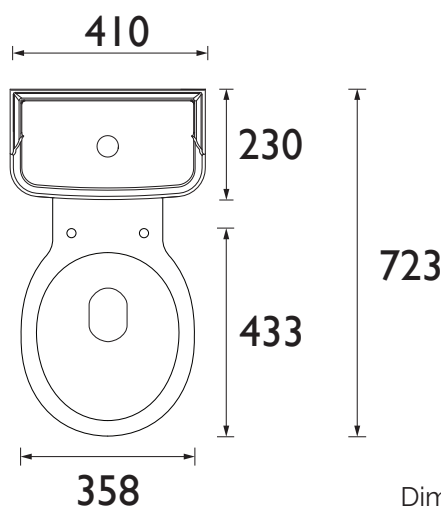

Dimensions (measurements in mm)

Dimensions Shown: PWD02 + PDW00

Technical Data Sheet

HERITAGE[®]
BATHROOMS

D1

PDW02F

DORCHESTER Sanitaryware Range Dorchester Portrait Cistern

Specification

Main Construction Material:	Vitreous China
Plumbing System Suitability:	Suitable for all plumbing systems
Finish:	White
Weight (kg):	14.84
Weight Including Packaging (kg):	16.01
Flush Volume (l):	6
Assembly Required:	No
What's Included?:	1x Portrait Cistern 1x Push-Button 1x Cistern Fittings Pack with Instructions

Product Certifications:

Additional Information:

This Product Requires:

- Close Coupled Pan

This Product is Shown With:

- PDWC00 - Dorchester Comfort Height WC Pan
- TSOAK101SC - Toilet Seat Soft Close Chrome Hinge Oak

Dimensions (measurements in mm)

Dimensions Shown: PWD02 + PDWC00

Technical Data Sheet

HERITAGE[®] BATHROOMS

D1