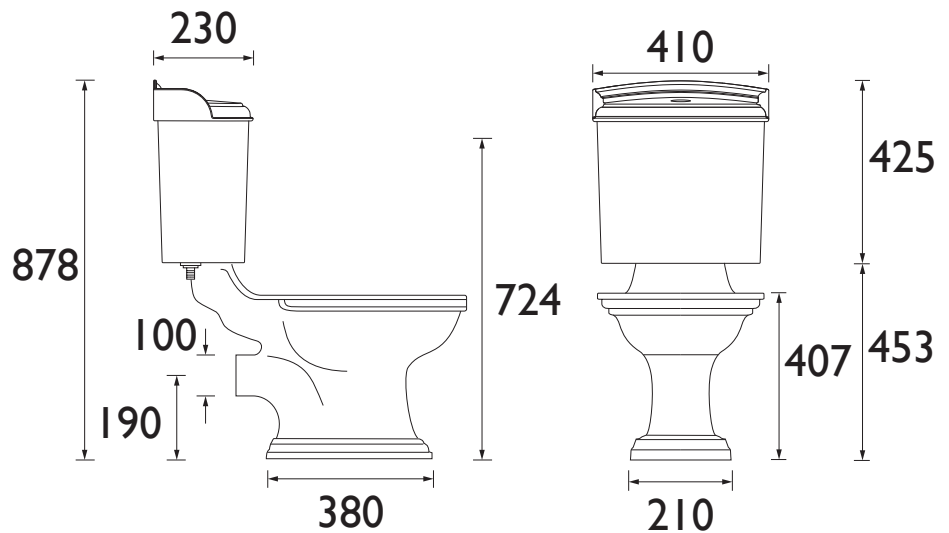

PDW02F

DORCHESTER Sanitaryware Range Dorchester Portrait Cistern

Specification

Main Construction Material:	Vitreous China
Plumbing System Suitability:	Suitable for all plumbing systems
Finish:	White
Weight (kg):	14.84
Weight Including Packaging (kg):	16.01
Flush Volume (l):	6
Assembly Required:	No
What's Included?:	1x Portrait Cistern 1x Push-Button 1x Cistern Fittings Pack with Instructions

Product Certifications:

Additional Information:

This Product Requires:

- Close Coupled Pan

This Product is Shown With:

- PDW00 - Dorchester Close Coupled WC Standard Height Pan
- TSOAK101SC - Toilet Seat Soft Close Chrome Hinge Oak

Dimensions (measurements in mm)

Dimensions Shown: PWD02 + PDW00

Technical Data Sheet

HERITAGE[®]
BATHROOMS

D1

PDW02F

DORCHESTER Sanitaryware Range Dorchester Portrait Cistern

Specification

Dimensions (measurements in mm)

Dimensions Shown: PWD02 + PDWC00

Technical Data Sheet

HERITAGE[®] BATHROOMS

D1