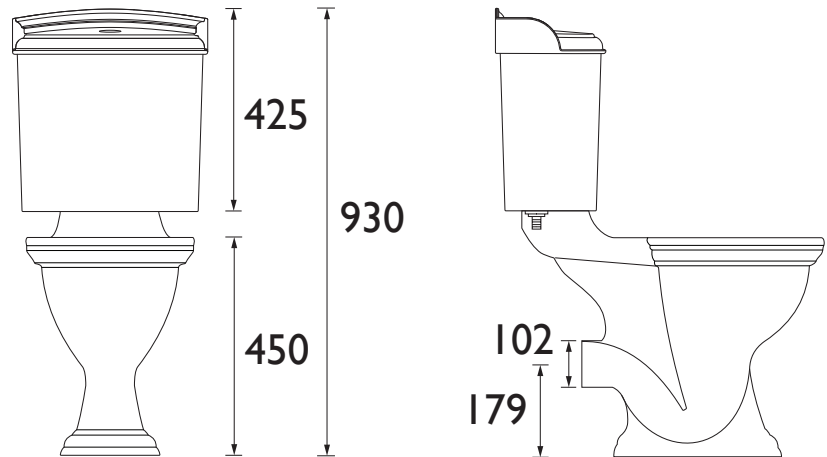

Dimensions (measurements in mm)

Dimensions Shown: PWD02 + PDW00

Technical Data Sheet

HERITAGE[®]
BATHROOMS

D1

PDW02F

DORCHESTER Sanitaryware Range Dorchester Portrait Cistern

Specification

Main Construction Material:	Vitreous China
Plumbing System Suitability:	Suitable for all plumbing systems
Finish:	White
Weight (kg):	14.84
Weight Including Packaging (kg):	16.01
Flush Volume (l):	6
Assembly Required:	No
What's Included?:	1x Portrait Cistern 1x Push-Button 1x Cistern Fittings Pack with Instructions

Product Certifications:

Additional Information:

This Product Requires:

- Close Coupled Pan

This Product is Shown With:

- PDWC00 - Dorchester Comfort Height WC Pan
- TSOAK101SC - Toilet Seat Soft Close Chrome Hinge Oak

Dimensions (measurements in mm)

Dimensions Shown: PWD02 + PDWC00

Technical Data Sheet

HERITAGE[®] BATHROOMS

D1