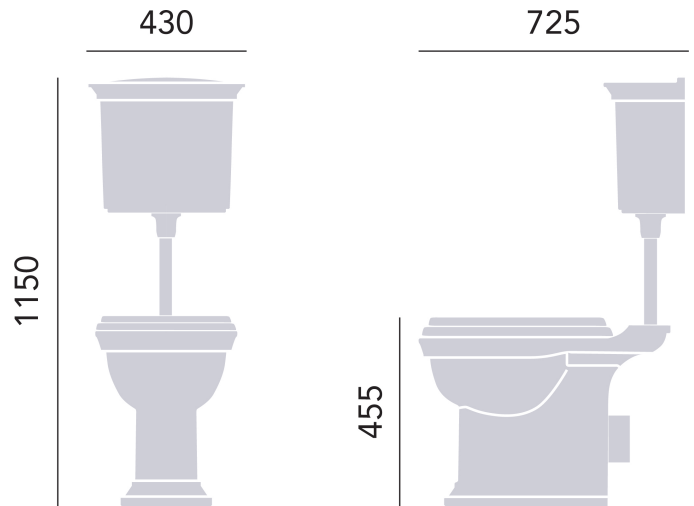

Blenheim

Comfort Pan WC with Low Level Cistern

Product Specification

Product Codes:	PHPWC00 (Comfort Pan) PHPW01LF (Cistern) CC02 (Chrome Flush Pack) CA02 (Vintage Gold Flush Pack) CKHPW00 (Coupling Kit)
Finish:	White
Product Type:	Traditional
Construction:	Vitreous China
Dimensions for Fitting:	1150 (H) mm, 430 (W) mm, 725 (D) mm
Flush Volume:	6 Litres

Additional Information

- Lifetime Guarantee
- Compatible with all Heritage WC Seats
- Fittings included with Cistern
- Use with Low Level Flush Pack and Coupling Kit (CKHPW00)
- Standard height pan also available (PHPW00)
- Close Coupled (PHPW01F) and High Level (PHPW02F) Cisterns also available
- Vitreous China Manufactured to: BS EN31
BS 1188
BS 3402