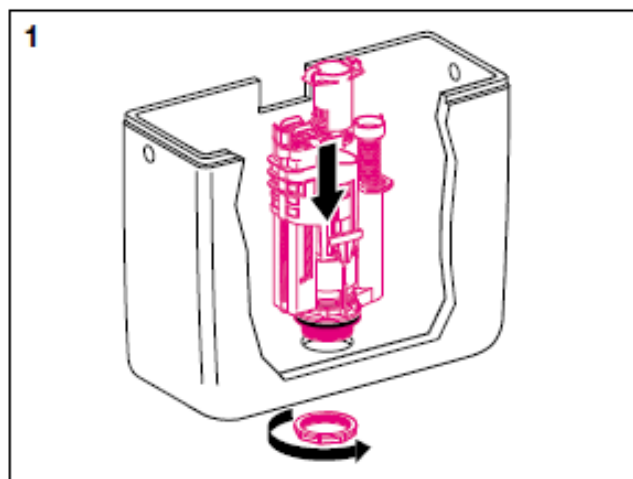

Int. B-460-02

964.308.00.0

GUARANTEE
2
YEAR