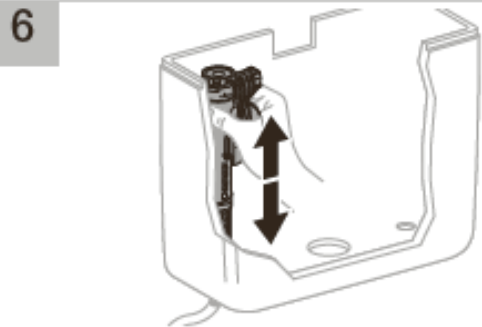

0.1 - 10 bar
1.5 - 145 psi