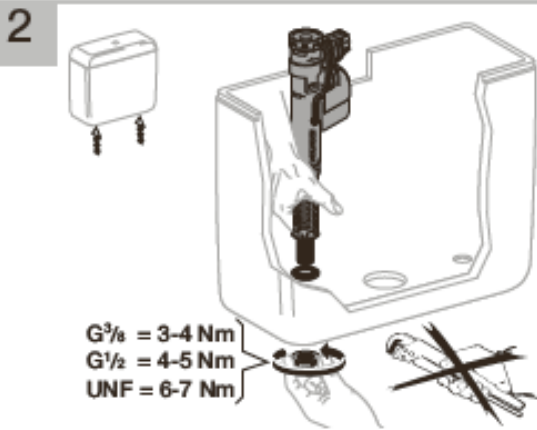

0.1 - 10 bar
1.5 - 145 psi