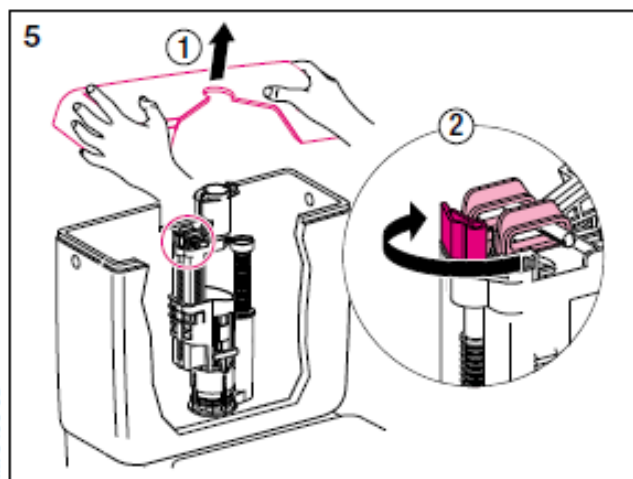

Int. B-460-02

964.308.00.0

GUARANTEE
2
YEAR