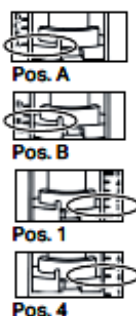

Typ 360

Do not remove in line flow restrictor-
Can operate between 0.1 and 10 bar

Typ 280

Example

Model	Typ 360	Typ 280			
	Height H (mm)	Height Y (mm)	Residual w. Z	Part flush X	Overflow W (mm)
Caprieze Close Coupled Cistern 4L	40	40	-	A	50
Sonic Cistern CC inclusive Fittings 6L	85	85	-	1	75
Dorchester Portrait Cistern CC Inc 4L	10	30	-	A	0 remove inner pipe
Granley Deco Portrait Close Coupled 6L	45	33	-	A	50
Belmonte Cistern PB Close Coupled	45	30	-	A	50
Kharine Cistern Close Coupled 6L	120	45	-	4	120
Kharine Cistern Close Coupled 4L	50	45	-	A	50
Rhyland Portrait Cistern 6L	45	30	-	A	50
Dorchester Corner Cistern Inc Fittings 6L	60	58	-	B	65
Belmonte Corner Cistern 6L	60	58	-	B	65

Single flush

Typ 360

Typ 280

Do not remove in line flow restrictor -
Can operate between 0.1 and 10 bar

Model	Typ 360	Typ 280		
	Height H (mm)	Height Y (mm)	Residual w. Z	Overflow W (mm)
Belmonte Cistern PB Close Coupled	45	35	-	50
Rhyland Portrait Cistern 6L	45	30	-	50
Belmonte Corner Cistern 6L	60	58	-	65
Dorchester Corner Cistern 6L	60	58	-	65