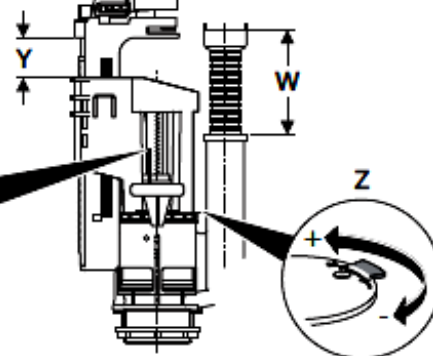

Typ 360

Do not remove in line flow restrictor-
Can operate between 0.1 and 10 bar

Typ 280

Example

Model	Typ 360	Typ 280			
	Height H (mm)	Height Y (mm)	Residual w. Z	Part flush X	Overflow W (mm)
Caprieze Close Coupled Cistern 4L	40	40	-	A	50
Sonic Cistern CC inclusive Fittings 6L	85	85	-	1	75
Dorchester Portrait Cistern CC Inc 4L	10	30	-	A	0 remove inner pipe
Granley Deco Portrait Close Coupled 6L	45	33	-	A	50
Belmonte Cistern PB Close Coupled	45	30	-	A	50
Kharine Cistern Close Coupled 6L	120	45	-	4	120
Kharine Cistern Close Coupled 4L	50	45	-	A	50
Rhyland Portrait Cistern 6L	45	30	-	A	50
Dorchester Corner Cistern Inc Fittings 6L	60	58	-	B	65
Belmonte Corner Cistern 6L	60	58	-	B	65

Single flush

Typ 360

Typ 280

Do not remove in line flow restrictor -
Can operate between 0.1 and 10 bar

Model	Typ 360	Typ 280		
	Height H (mm)	Height Y (mm)	Residual w. Z	Overflow W (mm)
Belmonte Cistern PB Close Coupled	45	35	-	50
Rhyland Portrait Cistern 6L	45	30	-	50
Belmonte Corner Cistern 6L	60	58	-	65
Dorchester Corner Cistern 6L	60	58	-	65