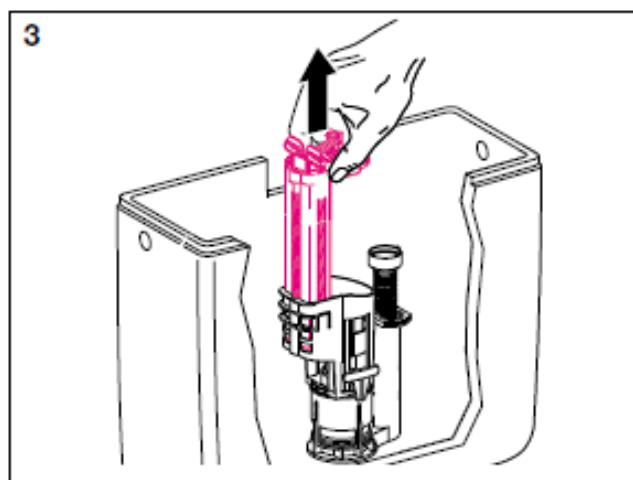

Int. B-460-02

964.308.00.0

GUARANTEE
2
YEAR