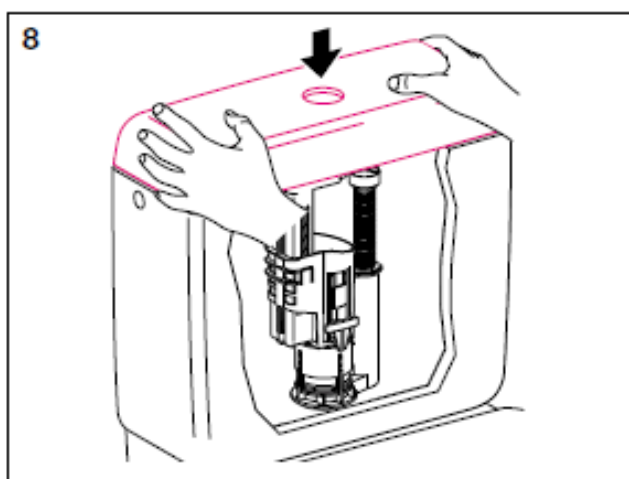

GUARANTEE
2
YEAR