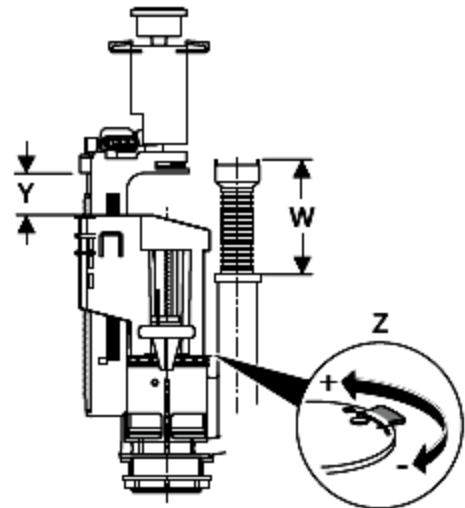

Typ 360

Do not remove in line flow restrictor-
Can operate between 0.1 and 10 bar

Typ 280

Example

Model	Typ 360	Typ 280			
	Height H (mm)	Height Y (mm)	Residual w. Z	Part flush X	Overflow W (mm)
Caprieze Close Coupled Cistern 4L	40	40	-	A	50
Sonic Cistern CC inclusive Fittings 6L	85	85	-	1	75
Dorchester Portrait Cistern CC Inc 4L	10	30	-	A	0 remove inner pipe
Granley Deco Portrait Close Coupled 6L	45	33	-	A	50
Belmonte Cistern PB Close Coupled	45	30	-	A	50
Kharine Cistern Close Coupled 6L	120	45	-	4	120
Kharine Cistern Close Coupled 4L	50	45	-	A	50
Rhyland Portrait Cistern 6L	45	30	-	A	50
Dorchester Corner Cistern Inc Fittings 6L	60	58	-	B	65
Belmonte Corner Cistern 6L	60	58	-	B	65

Single flush

Typ 360

Typ 280

Do not remove in line flow restrictor -
Can operate between 0.1 and 10 bar

Model	Typ 360	Typ 280		
	Height H (mm)	Height Y (mm)	Residual w. Z	Overflow W (mm)
Belmonte Cistern PB Close Coupled	45	35	-	50
Rhyland Portrait Cistern 6L	45	30	-	50
Belmonte Corner Cistern 6L	60	58	-	65
Dorchester Corner Cistern 6L	60	58	-	65