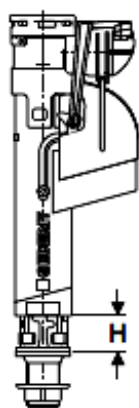

Typ 360

Do not remove in line flow restrictor-
Can operate between 0.1 and 10 bar

Typ 280

Example

Model	Typ 360	Typ 280			
	Height H (mm)	Height Y (mm)	Residual w. Z	Part flush X	Overflow W (mm)
Caprieze Close Coupled Cistern 4L	40	40	-	A	50
Sonic Cistern CC inclusive Fittings 6L	85	85	-	1	75
Dorchester Portrait Cistern CC Inc 4L	10	30	-	A	0 remove inner pipe
Granley Deco Portrait Close Coupled 6L	45	33	-	A	50
Belmonte Cistern PB Close Coupled	45	30	-	A	50
Kharine Cistern Close Coupled 6L	120	45	-	4	120
Kharine Cistern Close Coupled 4L	50	45	-	A	50
Rhyland Portrait Cistern 6L	45	30	-	A	50
Dorchester Corner Cistern Inc Fittings 6L	60	58	-	B	65
Belmonte Corner Cistern 6L	60	58	-	B	65

Single flush

Typ 360

Typ 280

Do not remove in line flow restrictor -
Can operate between 0.1 and 10 bar

Model	Typ 360	Typ 280		
	Height H (mm)	Height Y (mm)	Residual w. Z	Overflow W (mm)
Belmonte Cistern PB Close Coupled	45	35	-	50
Rhyland Portrait Cistern 6L	45	30	-	50
Belmonte Corner Cistern 6L	60	58	-	65
Dorchester Corner Cistern 6L	60	58	-	65