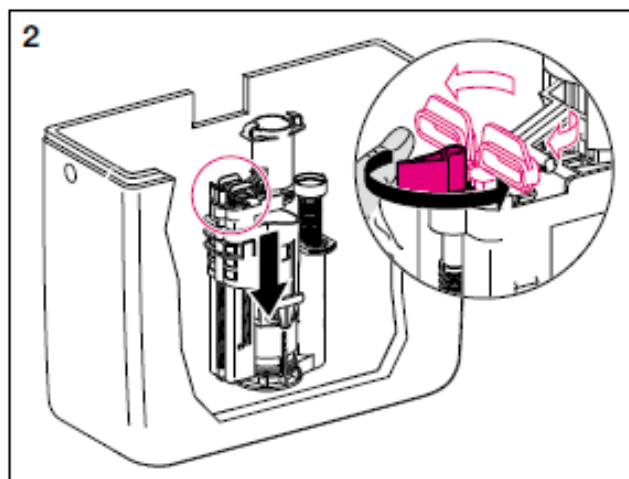

Int. B-460-02

964.308.00.0

GUARANTEE
2
YEAR