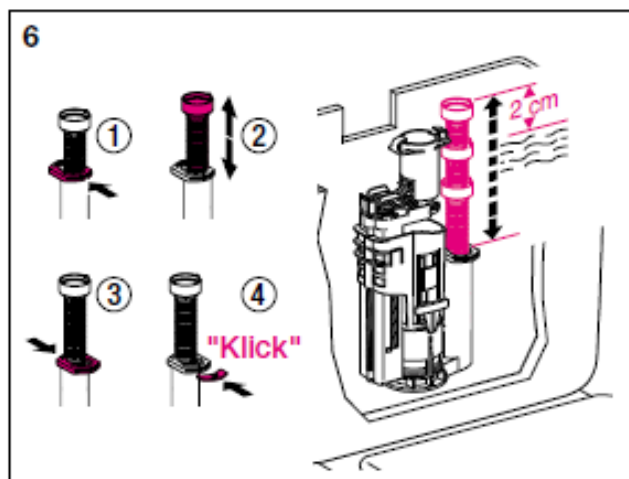

Int. B-460-02

964.308.00.0

GUARANTEE
2
YEAR