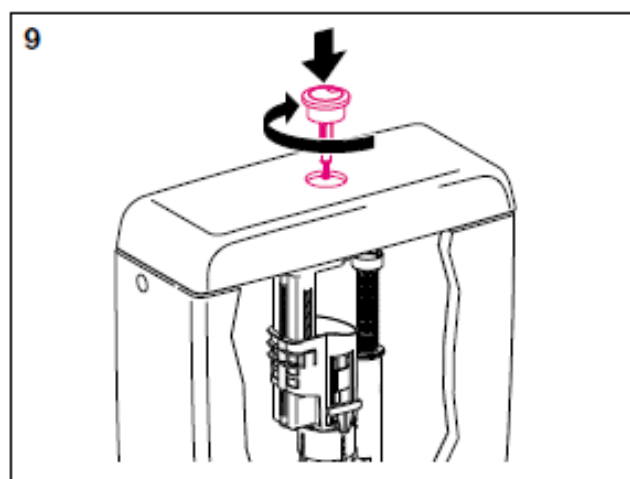

GUARANTEE
2
YEAR