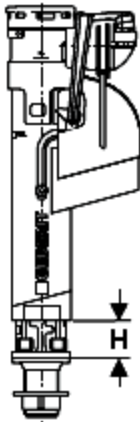

Typ 360

Do not remove in line flow restrictor-
Can operate between 0.1 and 10 bar

Typ 280

Example

Model	Typ 360	Typ 280			
	Height H (mm)	Height Y (mm)	Residual w. Z	Part flush X	Overflow W (mm)
Caprieze Close Coupled Cistern 4L	40	40	-	A	50
Sonic Cistern CC inclusive Fittings 6L	85	85	-	1	75
Dorchester Portrait Cistern CC Inc 4L	10	30	-	A	0 remove inner pipe
Granley Deco Portrait Close Coupled 6L	45	33	-	A	50
Belmonte Cistern PB Close Coupled	45	30	-	A	50
Kharine Cistern Close Coupled 6L	120	45	-	4	120
Kharine Cistern Close Coupled 4L	50	45	-	A	50
Rhyland Portrait Cistern 6L	45	30	-	A	50
Dorchester Corner Cistern Inc Fittings 6L	60	58	-	B	65
Belmonte Corner Cistern 6L	60	58	-	B	65

Single flush

Typ 360

Typ 280

Do not remove in line flow restrictor -
Can operate between 0.1 and 10 bar

Model	Typ 360	Typ 280		
	Height H (mm)	Height Y (mm)	Residual w. Z	Overflow W (mm)
Belmonte Cistern PB Close Coupled	45	35	-	50
Rhyland Portrait Cistern 6L	45	30	-	50
Belmonte Corner Cistern 6L	60	58	-	65
Dorchester Corner Cistern 6L	60	58	-	65