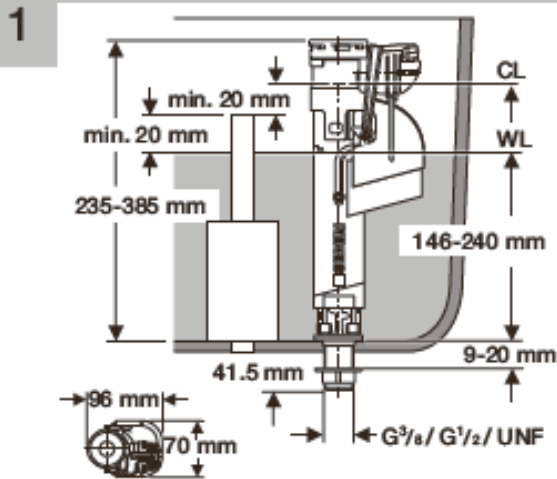

0.1 - 10 bar
1.5 - 145 psi