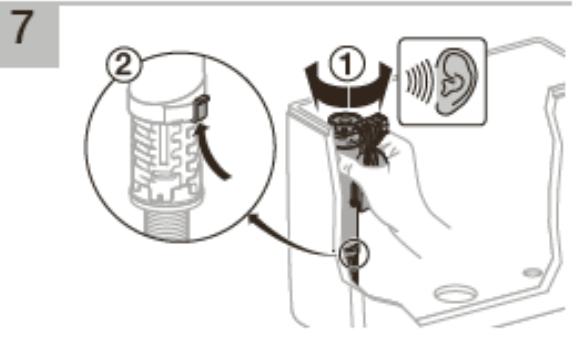

0.1 - 10 bar
1.5 - 145 psi