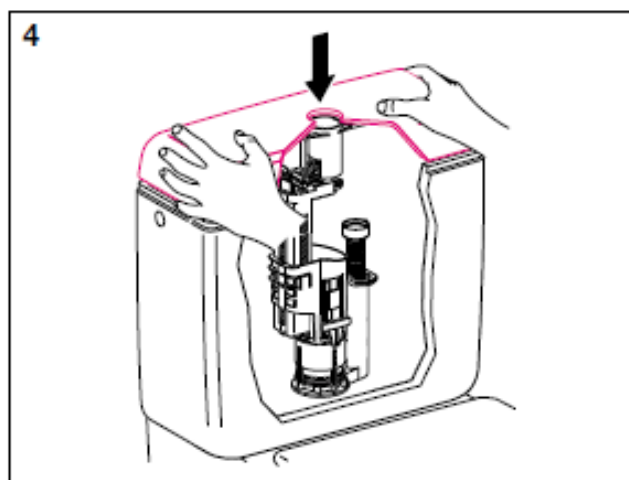

Int. B-460-02

964.308.00.0

GUARANTEE
2
YEAR