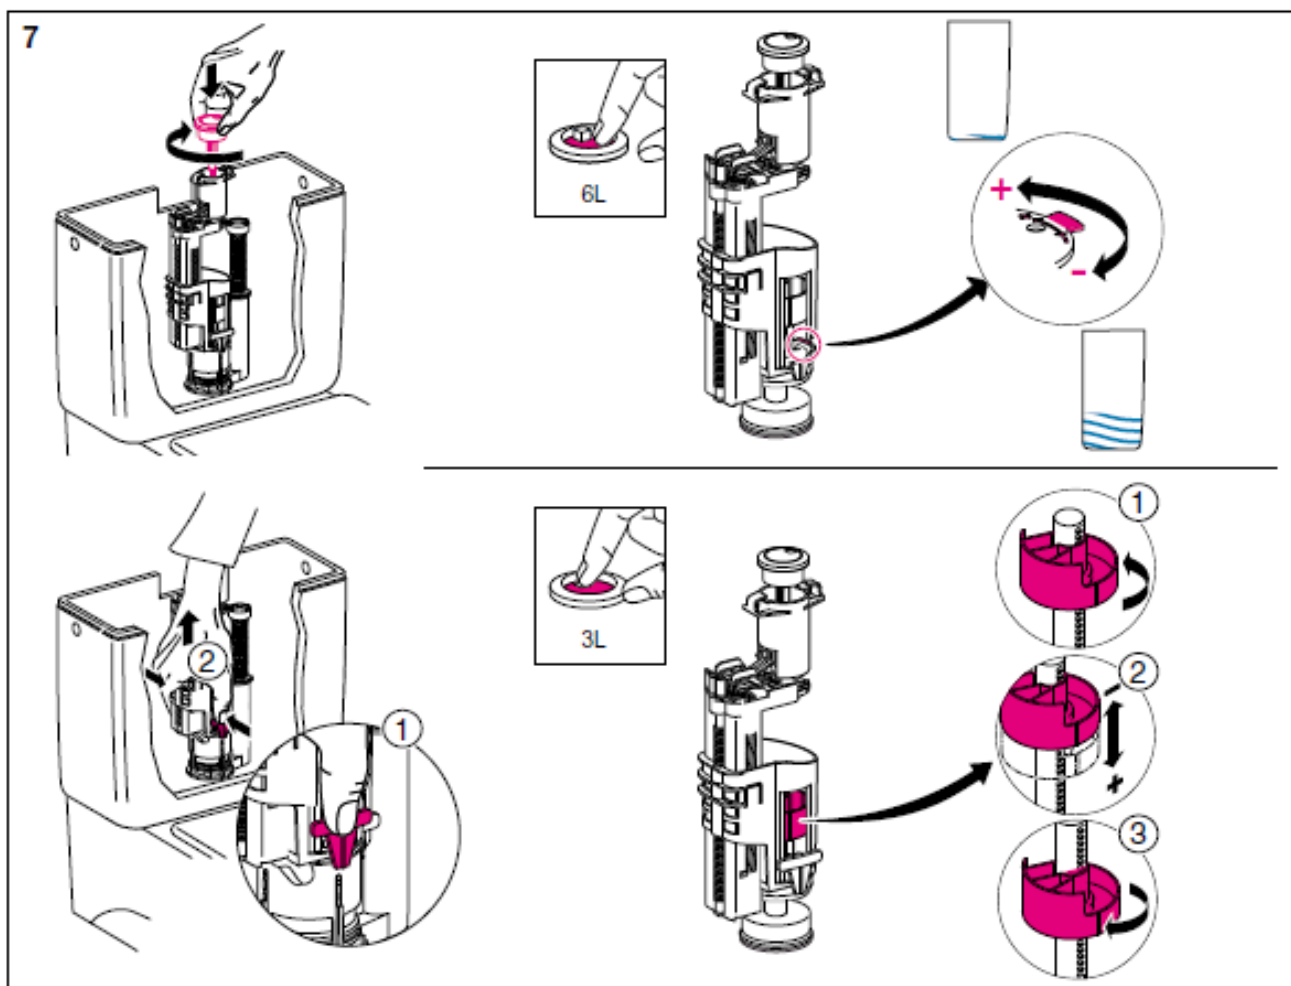

GUARANTEE
2
YEAR