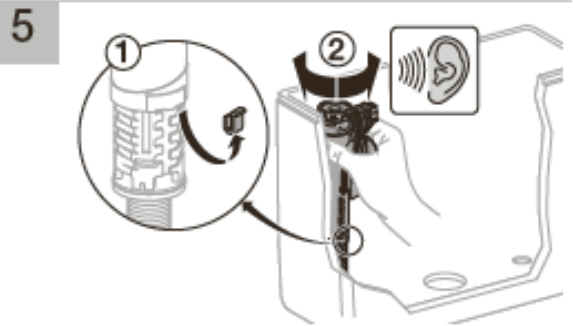

0.1 - 10 bar
1.5 - 145 psi