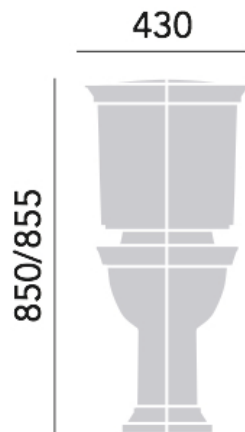

Blenheim

Comfort Height WC and Portrait Cistern

Product Specification

Product Codes:	PHPWC00 (Pan) PHPW01 (Cistern)
Finish:	White
Product Type:	Traditional
Construction:	Vitreous China
Dimensions for Fitting:	850-855 (H) mm, 430 (W) mm, 725 (D) mm
Flush Volume:	6 Litres

Additional Information

- Lifetime Guarantee
- Standard Height WC also available (PHPW00)
- Compatible with all Heritage WC Seats
- Fittings included with cistern
- Vitreous China Manufactured to: BS EN31
BS 1188
BS 3402