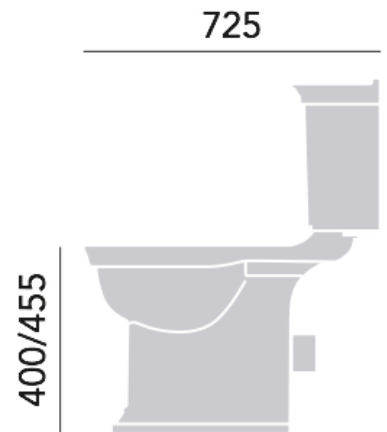

Blenheim

Comfort Height WC and Portrait Cistern

Product Specification

Product Codes:	PHPWC00 (Pan) PHPW01 (Cistern)
Finish:	White
Product Type:	Traditional
Construction:	Vitreous China
Dimensions for Fitting:	850-855 (H) mm, 430 (W) mm, 725 (D) mm
Flush Volume:	6 Litres

Additional Information

- Lifetime Guarantee
- Standard Height WC also available (PHPW00)
- Compatible with all Heritage WC Seats
- Fittings included with cistern
- Vitreous China Manufactured to: BS EN31
BS 1188
BS 3402