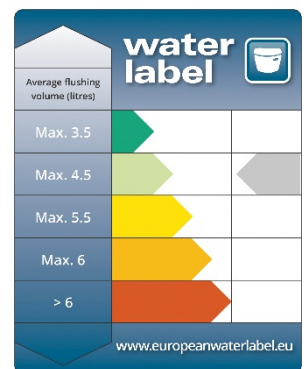

Technical Advice: For further information please call 0844 701 8503 or email technical@heritagebathrooms.com.

Guarantee: Lifetime Guarantee covering manufacturing faults.