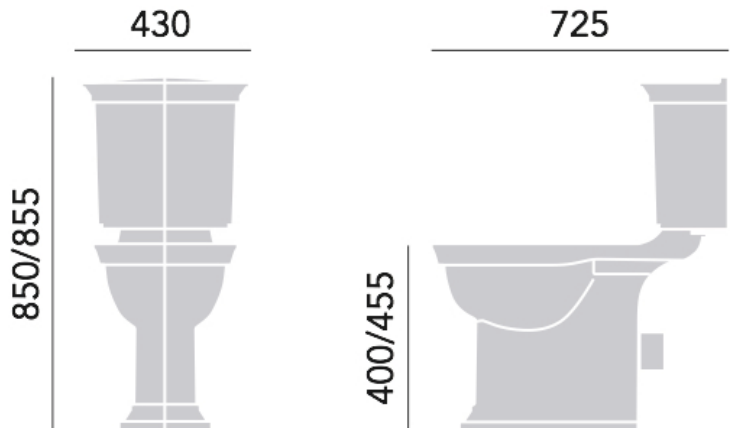

TECHNICAL DATA SHEET

Blenheim

Standard Height WC & Portrait Cistern

Product Specification

Product Code:	PHPW00 (Pan) PHPW01F (Cistern)
Finish:	White
Product Type:	Traditional
Construction:	Vitreous China
Dimensions for Fitting:	850/855 (H) mm, 430 (W) mm, 725 (D) mm
Flushing Volume:	6 litres

Additional Information

- Lifetime Guarantee
- Round front bowl
- Vitreous China Manufactured to: BS EN31
BS 1188
BS 3402
- Compatible with Heritage WC seats
- Fittings included with cistern
- Comfort height pan also available (PHPWC00)
- Low Level Cistern also available (PHPW01L)