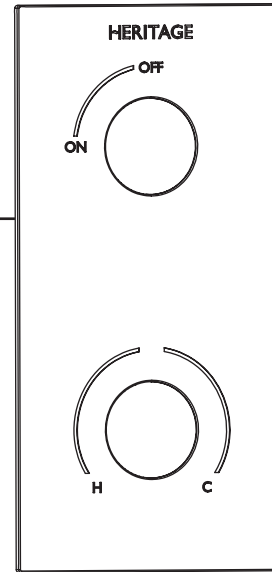

Product Code: SSOBDUAL02

Revision: D1

3

4

5

6

7

2

12

14

1	Shower Arm
2	Shower Rose
3	Concealing Plate
4	Flow Shroud
5	Handle Adaptor
6	Handle Assembly
7	Temperature Shroud
8	3/4" Ceramic Disc Valve
9	Fixing Kit
10	Elbow Assembly
11	Thermostatic Cartridge
12	Temperature Stop
13	Filter
14	Wall Outlet
15	Inserts (Pair)
16	Check Valve
17	5lpm Flow Limiter
18	7lpm Flow Limiter