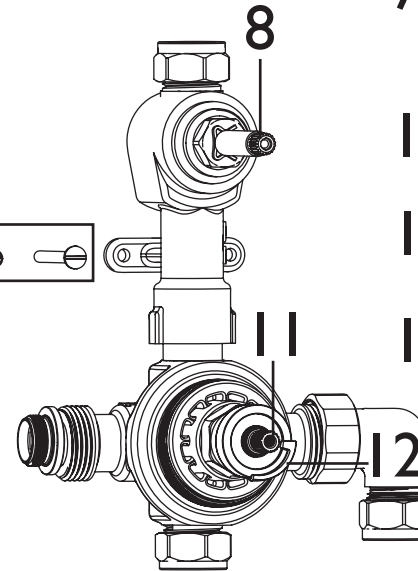

Product Code: SSOBDUAL02

Revision: D1

3

4

5

6

7

2

9

8

17

18

16

15

10

13

12

14

1	Shower Arm
2	Shower Rose
3	Concealing Plate
4	Flow Shroud
5	Handle Adaptor
6	Handle Assembly
7	Temperature Shroud
8	3/4" Ceramic Disc Valve
9	Fixing Kit
10	Elbow Assembly
11	Thermostatic Cartridge
12	Temperature Stop
13	Filter
14	Wall Outlet
15	Inserts (Pair)
16	Check Valve
17	5lpm Flow Limiter
18	7lpm Flow Limiter