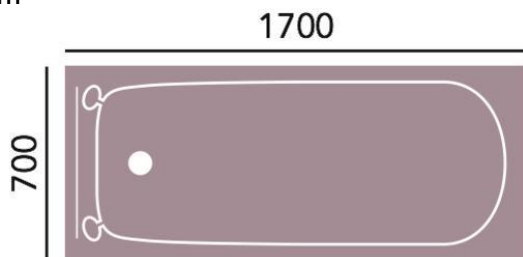

## Rhyland Solid Skin Two Taphole Single Ended Acrylic Bath

### Product Specification

<b>Product Code:</b>	BHW00SS
<b>Finish:</b>	White
<b>Product Type:</b>	Classic
<b>Construction:</b>	Cast acrylic & designed to conform to BS4305-1 & BS4305-5
<b>Dimensions for fitting:</b>	Height: 450mm Width: 700mm Length: 1700mm
<b>Internal Dimensions:</b>	Length: 1520mm Width: 575mm
<b>Overflow to waste:</b>	315mm
<b>Water Capacity:</b>	200ltr