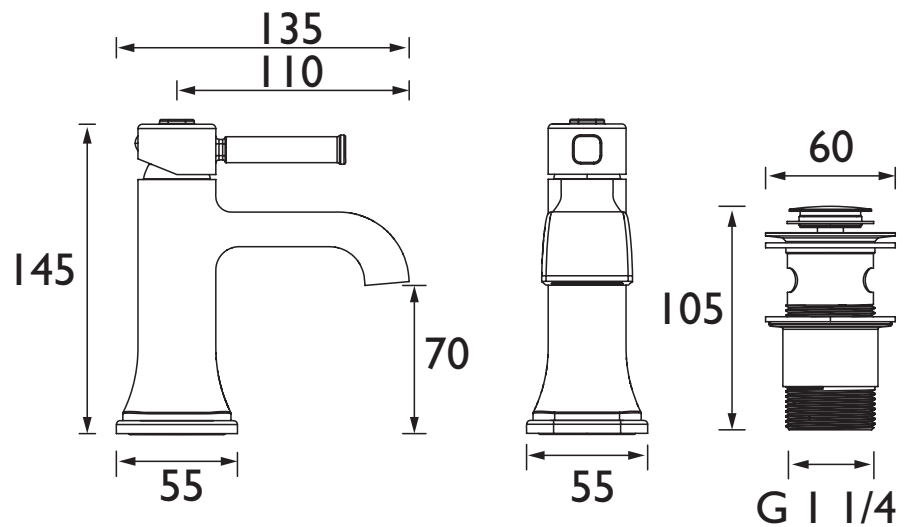

## Specification

<b>Product Type:</b>	Bathroom Taps
<b>Main Construction Material:</b>	Brass
<b>Mount Type:</b>	Deck
<b>Handle Type:</b>	Lever
<b>Connection Inlet:</b>	M10 x 400mm Flexible Tails
<b>Connection Outlet:</b>	Aerator
<b>Number of Tap Holes:</b>	1
<b>Valve/Cartridge Type:</b>	25mm Flat Cartridge
<b>Plumbing System Requirements:</b>	Suitable for all plumbing systems
<b>Minimum Dynamic Pressure (bar):</b>	0.2 bar
<b>Maximum Dynamic Pressure (bar):</b>	5.0 bar
<b>Maximum Hot Water Temperature °C:</b>	60°C
<b>Maximum Static Pressure (bar):</b>	10 bar
<b>Flow Type:</b>	Single
<b>Isolation Included:</b>	No

## Dimensions (measurements in mm)