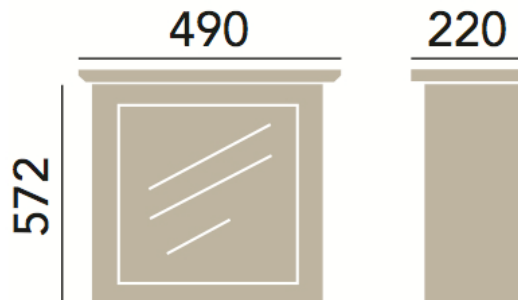

Additional Information

- Made from solid timber or real wood veneers
- Sourced from sustainable forests
- To compliment Caversham Bathrooms
- Available in four colour options
- Price includes a choice of handle
- Mirror has bevelled edges
- 5 Year Guarantee