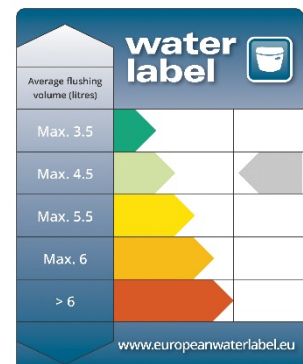

Heritage Bathrooms, Birch Coppice Business Park, Dordon, Tamworth, B78 1SG
Telephone: 0844 701 8501 Facsimile: 0844 701 8502
Web Site: www.heritagebathrooms.com Email: technical@heritagebathrooms.com

delivery to showroom

D2

The information contained on this page was correct at date of issue. Fitting dimensions are provided as a guide only. Some variation may occur due to manufacturing tolerances. Heritage Bathrooms pursues a policy of continuing improvement in design and performance of its products and so reserves the right to change specifications without prior notice.