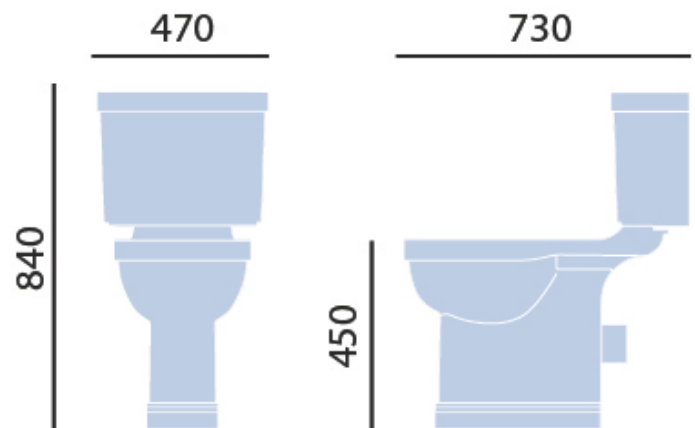

Additional Information

- Available in White Only
- Fittings included with cistern
- Vitreous China manufactured to : EN33:2011
  EN997:2012
  EN14055
  BS3402:1969

Technical Advice: For further information please call 0844 701 8503 or email technical@heritagebathrooms.com.

Guarantee: Lifetime covering manufacturing faults.