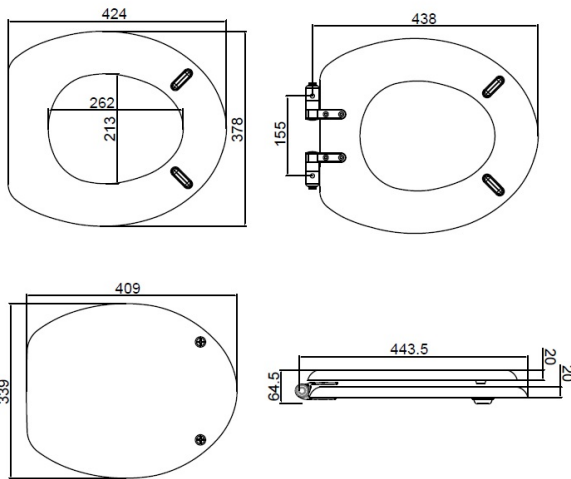

Product Type:

Classic

Dimensions:

64.5 (H) mm, 339 (W) mm, 424 (D) mm

Dove Grey finish pictured

Additional Information

- Easy to clean and durable to withstand everyday use in a busy household
- Hinges adjust and seat will fit all British Standard WCs
- All soft close seats have chrome finish hinges
- Available in eight colour options
- 2 Year Guarantee