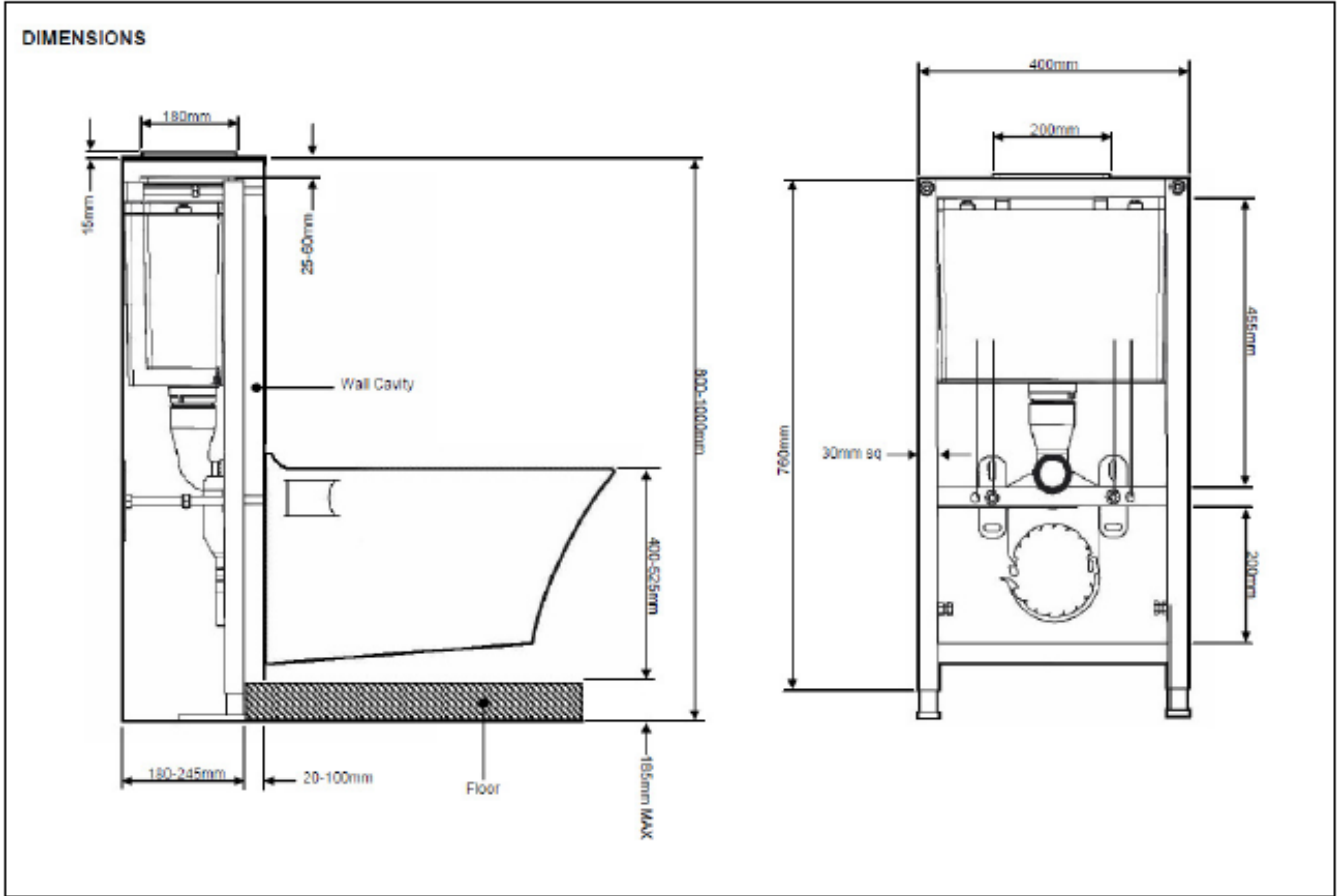

Cistern Fittings

Top Access Wall-Hung Frame & Concealed Cistern

Technical Advice:

For further information please call 0844 701 8503 or email technical@heritagebathrooms.com.

Guarantee:

5 years covering manufacturing faults.