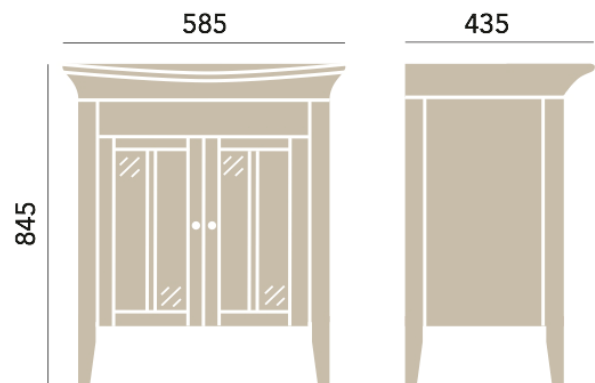

TECHNICAL DATA SHEET

HERITAGE[®] BATHROOMS

Hidcote

Freestanding Blenheim Vanity Unit

Product Specification

| | |
|--------------------------------------|------------------------------------|
| Product Codes & Finishes: | FHWHP34 (Walnut) FHOAHP34 (Oak) |
| Product Type: | Traditional |
| Construction: | 18mm Veneered Carcase |
| Dimensions for Fitting: | 845 (W) mm, 585 (W) mm, 435 (D) mm |

Shown with Blenheim basin
(sold separately)

Additional Information

- 18mm Carcase for strength & longevity
- Soft close doors and drawers and standard
- Made from solid timber or real wood veneers
- Price includes a choice of handle
- Sourced from sustainable forests
- Use with Blenheim basin (PHPW063)
- To compliment traditional bathrooms
- 5 Year Guarantee