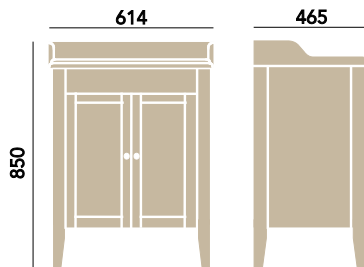

TECHNICAL DATA SHEET

HERITAGE[®]

BATHROOMS

Caversham

Freestanding Dorchester Square Vanity Unit

Product Specification

Product Codes & Finishes:	KOA34 (Oak)
	KWA34 (White Ash)
	KOY34 (Oyster)
	KGR34 (Graphite)
	KDG (Dove Grey)
Product Type:	Traditional
Dimensions:	850 (H) mm, 608 (W) mm, 465 (D) mm

Shown with Dorchester Square Basin (supplied separately)

Additional Information

- 18mm Carcase for strength and longevity
- Soft close doors and drawers as standard
- Made from solid timber or real wood veneers
- Price includes choice of handle
- Sourced from sustainable forests
- To compliments traditional bathrooms
- Use with Dorchester Square basin (PVEW05F & PVEW053F) only
- Measurements given exclude basin
- 5 Year Guarantee