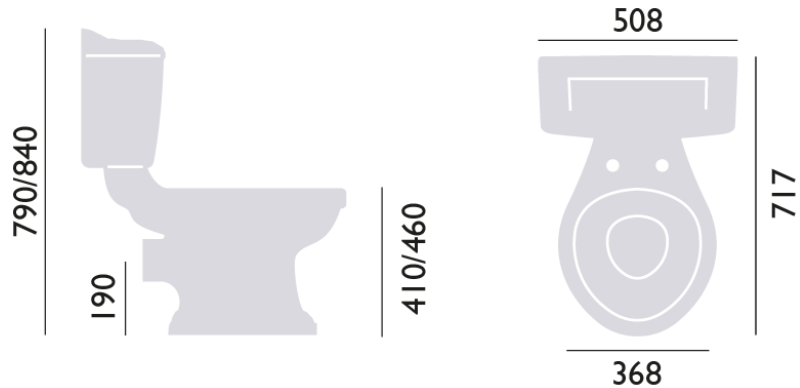

TECHNICAL DATA SHEET

HERITAGE[®] BATHROOMS

Dorchester

Close-Coupled WC & Landscape Cistern

Product Specification

Product Codes:	PDW00 (Pan) PDW01F (Cistern)
Finish:	White
Product Type:	Traditional
Construction:	Vitreous China
Dimensions for Fitting:	790/840 (H) mm, 508 (W) mm, 717 (D) mm
Flush Volume:	4 Litres

PDW00 pictured

Additional Information

- Lifetime Guarantee
- Compatible with Heritage WC Seats
- Comfort Pan (PDWC00) also available, giving 60mm extra height
- Portrait Cistern (PDW02F) and Corner Cistern (PDW04F) also available
- Fittings included with Cistern
- Vitreous China Manufactured to: BSEN31:1999
BSI 188:1974
BS3402:1969