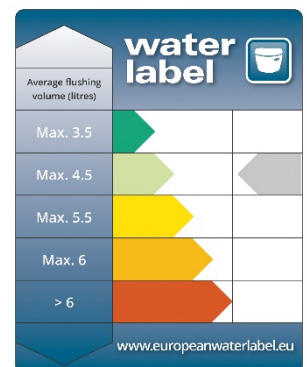

Technical Advice: For further information please call 0844 701 8503 or email technical@heritagebathrooms.com.

Guarantee: Lifetime Guarantee covering manufacturing faults.