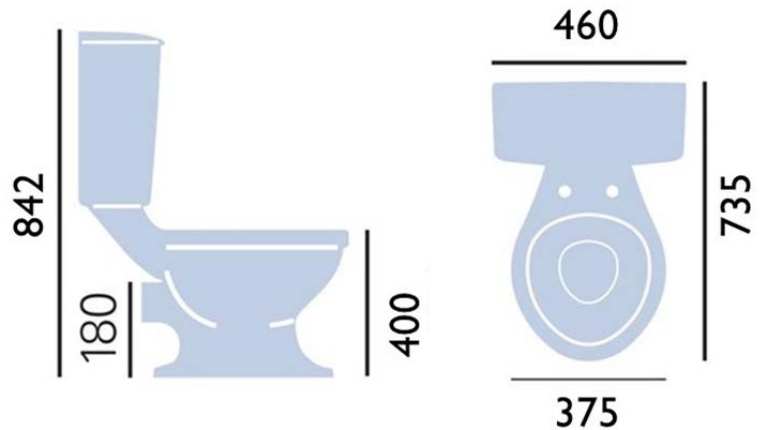

Additional Information

- Lifetime Manufacturing Guarantee
- Fittings included with cistern
- Vitreous China Manufactured to: EN33:2011
  EN997:2012
  EN14055
  BS3402:1969