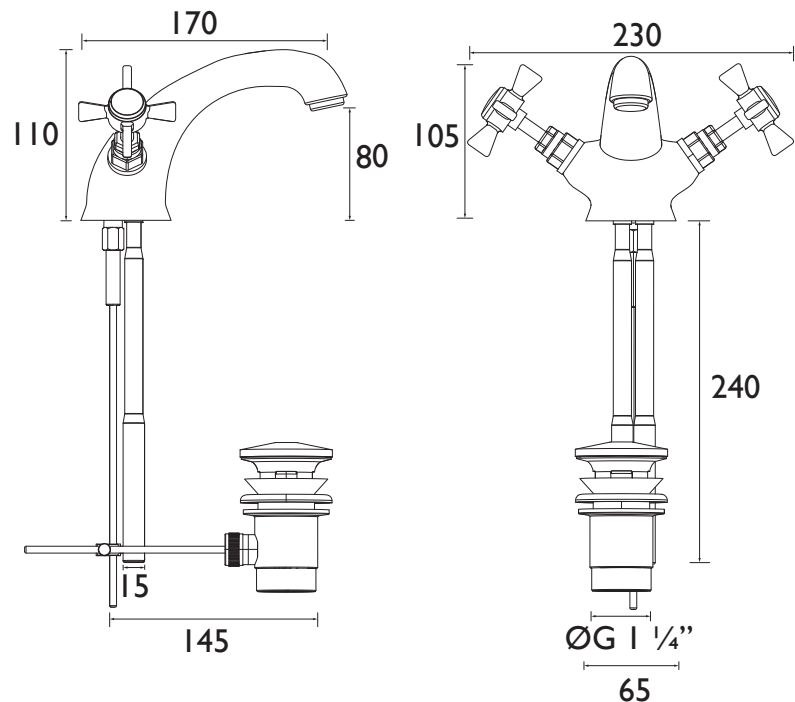

Specification

Product Type:	Bathroom Taps
Main Construction Material:	Brass
Mount Type:	Deck
Handle Type:	Crosshead
Connection Inlet:	15mm Compression
Connection Outlet:	M24 Flow Straightener
Number of Tap Holes:	1
Valve/Cartridge Type:	1/2" Ceramic Disc Valve - 1/4 turn
Plumbing System Requirements:	Suitable for all plumbing systems
Minimum Dynamic Pressure (bar):	0.1 bar
Maximum Dynamic Pressure (bar):	5 bar
Maximum Hot Water Temperature °C:	60°C
Maximum Static Pressure (bar):	10 bar
Flow Type:	Single
Isolation Included:	No

Features:

- Everything you need in the box including copper tails and pop-up waste so nothing to buy separately.
- Long life 1/4 turn ceramic disc valves for added durability and smooth control.
- A hard-wearing, flawless, scratch resistant chrome finish that lasts for years. Salt spray tested to ensure added durability.
- 10 year parts and 1 year labour guarantee for peace of mind.
- Co-ordinating Bathroom taps, Recess shower and Accessories available.

Product Certifications:

WRAS Certificate Number: 240903007
WRAS Expiry Date: 30/09/2029

Additional Information:

Dimensions (measurements in mm)

Flow Rates (l/min)

System Pressure (bar)	0.1	0.5	1	2	3	5
TDCC04 (mixed)	7.9	23.4	33.6	47.5	58.2	75.1