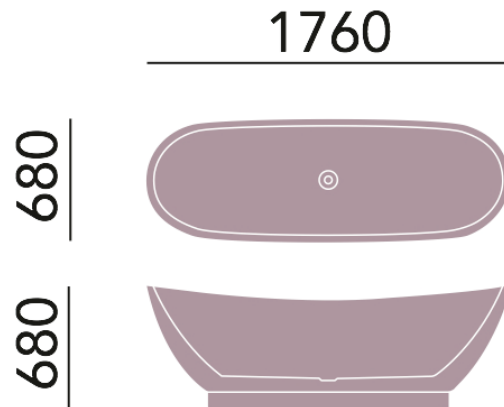

#### Product Specification

<b>Product Code:</b>	BMEFSW00
<b>Finish:</b>	White
<b>Product Type:</b>	Contemporary
<b>Construction:</b>	Cast Acrylic & designed to conform to BS4305-1 & BS4305-2
<b>Dimensions for Fitting:</b>	1760 (L) mm, 680 (W) mm, 680 (H) mm
<b>Weight:</b>	37Kg
<b>Overflow to Waste:</b>	380mm
<b>Water Capacity:</b>	170 litres