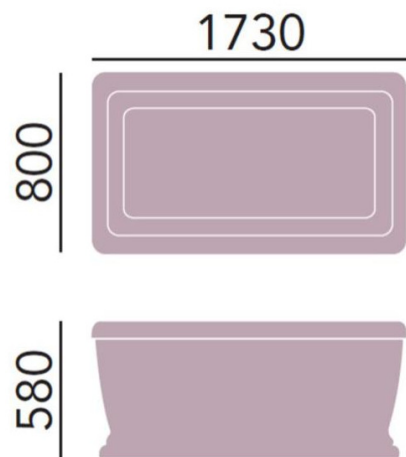

TECHNICAL DATA SHEET

Hadleigh

Double Ended Freestanding Acrylic Bath

Product Specification

Product Code:	BHAFSW00
Finish:	White
Product Type:	Contemporary
Construction:	Cast Acrylic & designed to conform to BS4305-1 & BS4305-2
Dimensions for Fitting:	1730 (L) mm, 800 (W) mm, 580 (H) mm
Weight:	65Kg
Overflow to Waste:	370mm
Water Capacity:	190 litres

Additional Information

- Lifetime Guarantee
- Water Capacity 190 Litres
- Use with freestanding bath taps only
- Chrome clicker waste & overflow included

Technical Advice: For further information please call 0844 701 8503 or email technical@heritagebathrooms.com.