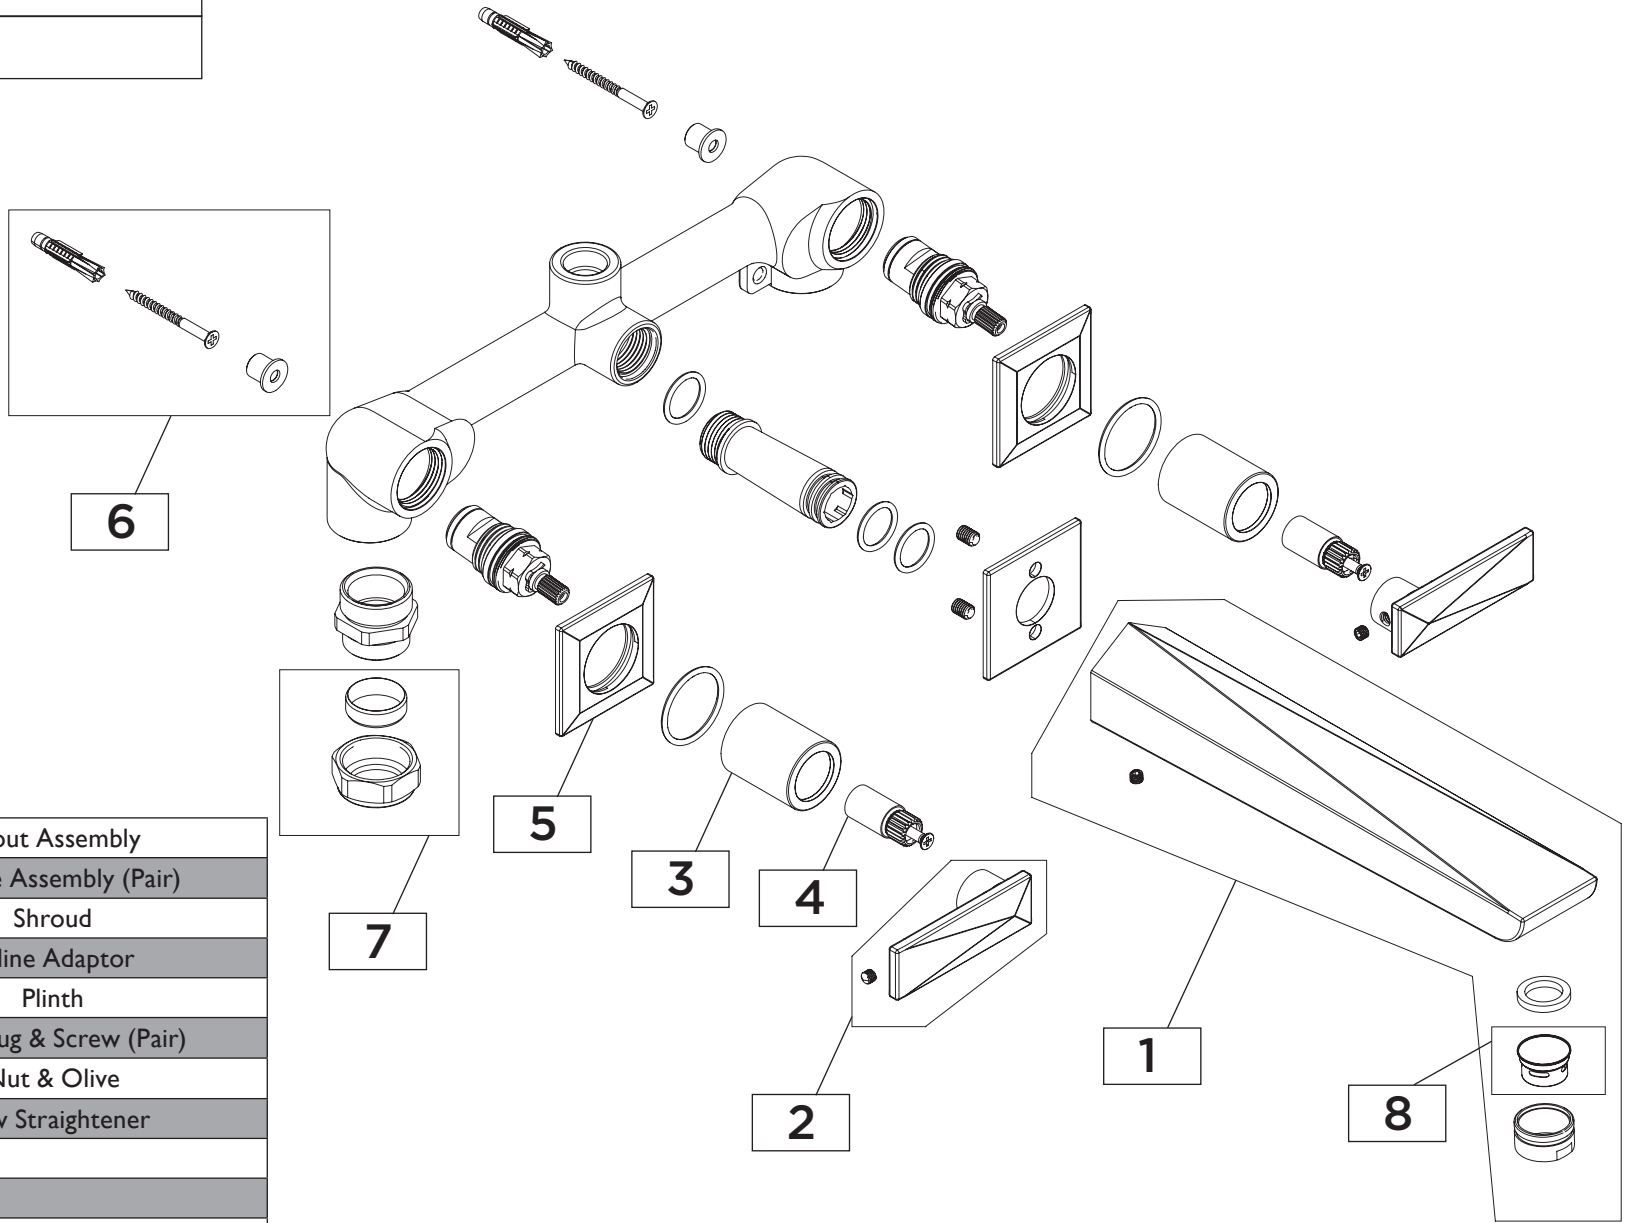

Product Code: THPC11

Revision: D2

1	Spout Assembly
2	Handle Assembly (Pair)
3	Shroud
4	Spline Adaptor
5	Plinth
6	Wall Plug & Screw (Pair)
7	Nut & Olive
8	Flow Straightener
9	
10	
11	