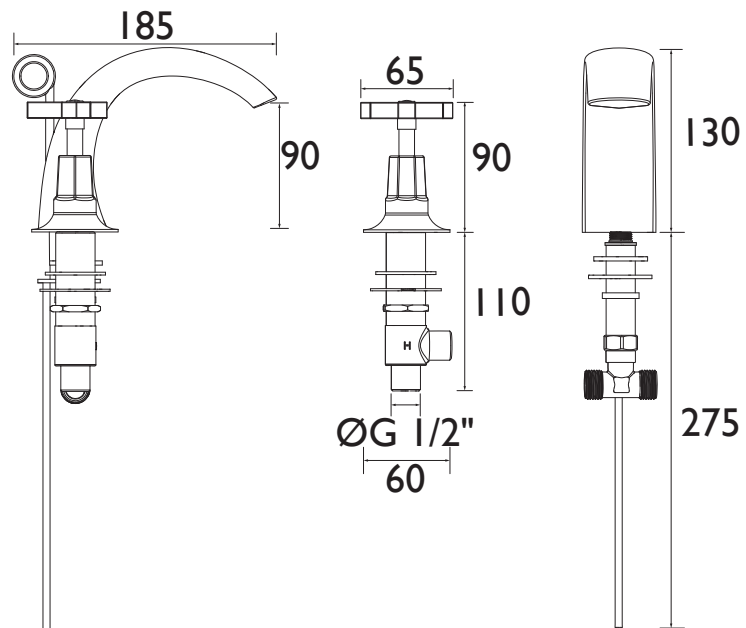

Features:

- Chrome Plated to BS EN 248
- Includes Pop-Up Waste
- Ceramic Disc Valve
- 5 Year Guarantee
- Compatible with low pressure water systems, optimised for UK market
- Quarter turn ceramic discs - for smooth operation and added durability
- Available in a selection of finishes

Product Certifications:

Additional Information:

Other Products in the Gracechurch range include:

- Basin Taps
- Basin Mixer
- Bidet Mixer
- Bath Taps
- Bath Shower Mixer

Available in Chrome and Chrome with Mother of Pearl

Specification

Product Type:	Bathroom Taps
Main Construction Material:	Brass
Mount Type:	Deck Mounted
Handle Type:	Crosshead
Connection Inlet:	G 1/2" BSP
Connection Outlet:	Open
Number of Tap Holes:	3
Valve/Cartridge Type:	Quarter Turn Ceramic Disc
Plumbing System Requirements:	All - Ideally Balanced
Working Pressure Range:	Min. 0.2 Bar, Max. 5.0 Bar
Maximum Hot Water Temperature: °C	65
Maximum Static Pressure: (bar)	10
Flow Type:	Single Flow
Isolation Included:	No

Dimensions (measurements in mm)

Flow Rates (l/min)

System Pressure (bar)	0.2	0.5	1	2	3	5
TGRDC06	9.94	15.72	22.23	31.44	38.5	49.7