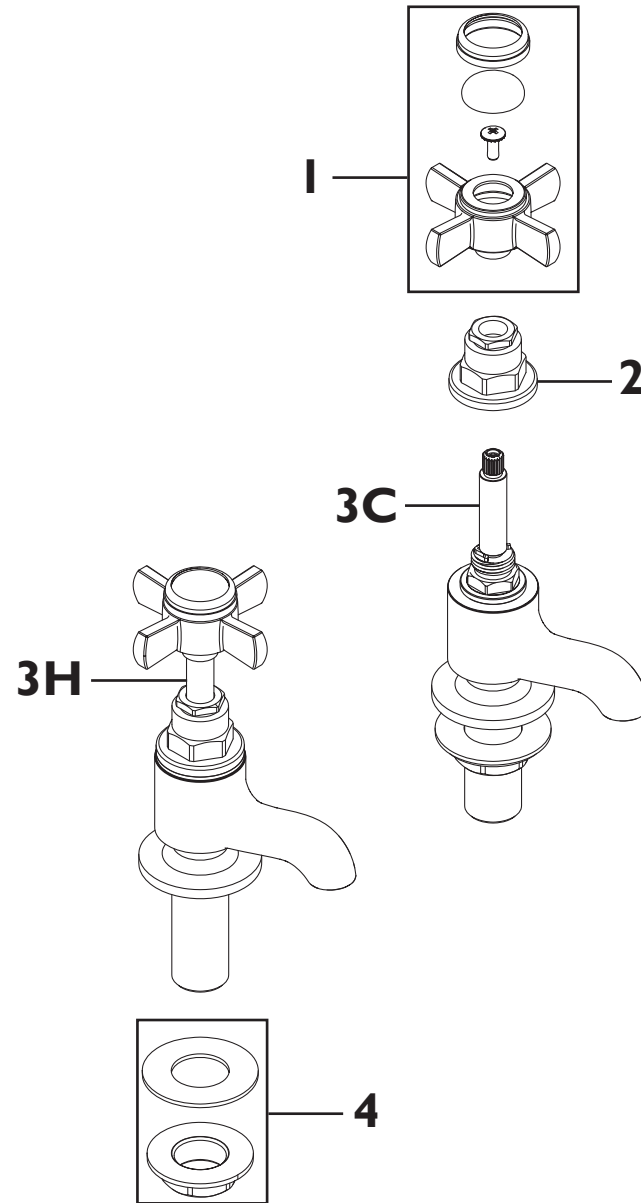

**Product Code:** TDC\_S00

**Revision:** D4

<b>1</b>	Handle Assembly (Pair)
<b>2</b>	Shroud
<b>3H</b>	1/2" Plated Hot Ceramic Disc Valve
<b>3C</b>	1/2" Plated Cold Ceramic Disc Valve
<b>4</b>	1/2" Backnut & Washer (Pair)