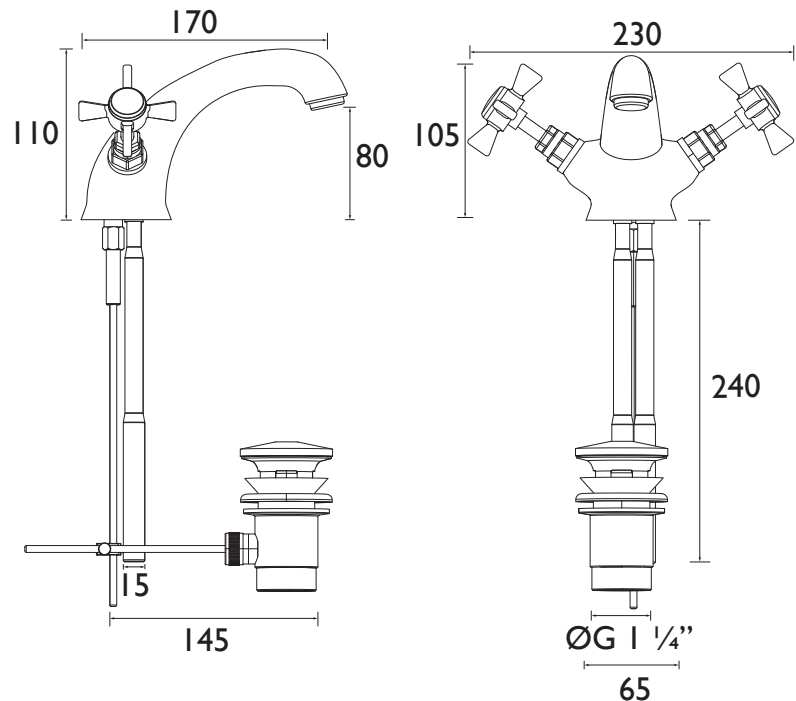

Specification

Product Type:	Bathroom Taps
Main Construction Material:	Brass
Mount Type:	Deck
Handle Type:	Crosshead
Connection Inlet:	15mm Compression
Connection Outlet:	M24 Flow Straightener
Number of Tap Holes:	1
Valve/Cartridge Type:	1/2" Ceramic Disc Valve - 1/4 turn
Plumbing System Requirements:	Suitable for all plumbing systems
Minimum Dynamic Pressure (bar):	0.1 bar
Maximum Dynamic Pressure (bar):	5 bar
Maximum Hot Water Temperature °C:	60°C
Maximum Static Pressure (bar):	10 bar
Flow Type:	Single
Isolation Included:	No

Features:

- Everything you need in the box including copper tails and pop-up waste so nothing to buy separately.
- Long life 1/4 turn ceramic disc valves for added durability and smooth control.
- Featuring a subtle vintage gold finish
- 10 year parts and 1 year labour guarantee for peace of mind.
- Also available in other finishes.
- Co-ordinating Bathroom taps, Recess shower and Accessories available.

Product Certifications:

WRAS Certificate Number: 240903007
WRAS Expiry Date: 30/09/2029

Dimensions (measurements in mm)

Flow Rates (l/min)

System Pressure (bar)	0.1	0.5	1	2	3	5
TDCG04 (mixed)	7.9	23.4	33.6	47.5	58.2	75.1