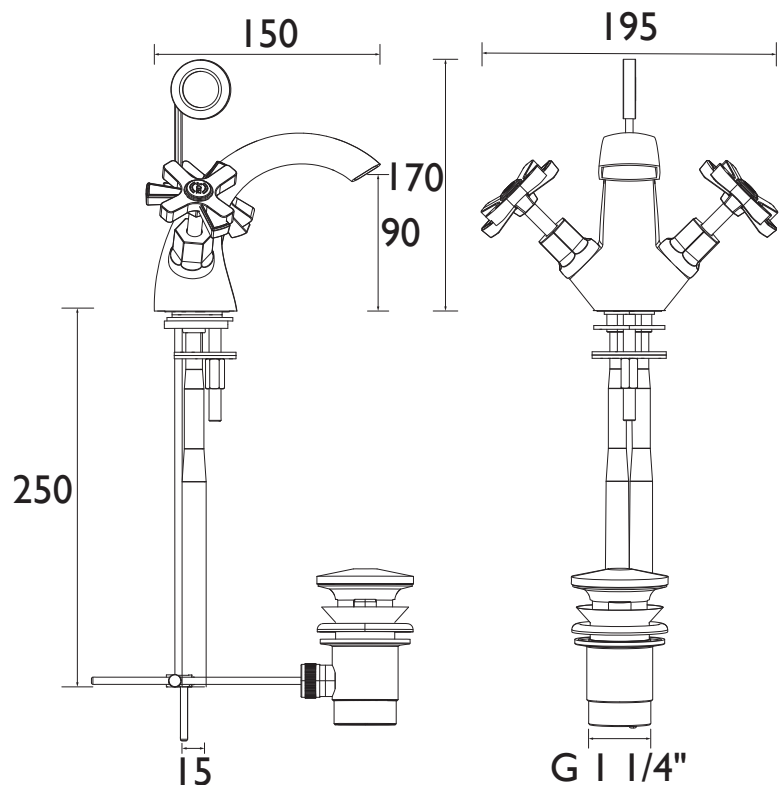

## Features:

- Chrome Plated to BS EN 248
- Supplied with Pop-Up Waste
- Compatible with low pressure water systems, optimised for UK market
- Quarter turn ceramic discs - for smooth operation and added durability
- Available in a selection of finishes

## Additional Information:

Other Products in the Gracechurch range include:

- Basin Taps
- Basin Mixer
- Bidet Mixer
- Bath Taps
- Bath Shower Mixer

Available in Chrome and Chrome with Mother of Pearl

## Specification

Product Type:	Bathroom Tap
Main Construction Material:	Brass
Mount Type:	Deck Mounted
Handle Type:	Crosshead
Connection Inlet:	15mm Copper Tails
Connection Outlet:	Open
Number of Tap Holes:	1
Valve/Cartridge Type:	Quarter Turn Ceramic Disc
Plumbing System Requirements:	All - Ideally Balanced
Working Pressure Range:	Min. 0.2 Bar, Max. 5.0 Bar
Maximum Hot Water Temperature: °C	65
Maximum Static Pressure: (bar)	10
Flow Type:	Single Flow
Isolation Included:	No

## Dimensions (measurements in mm)