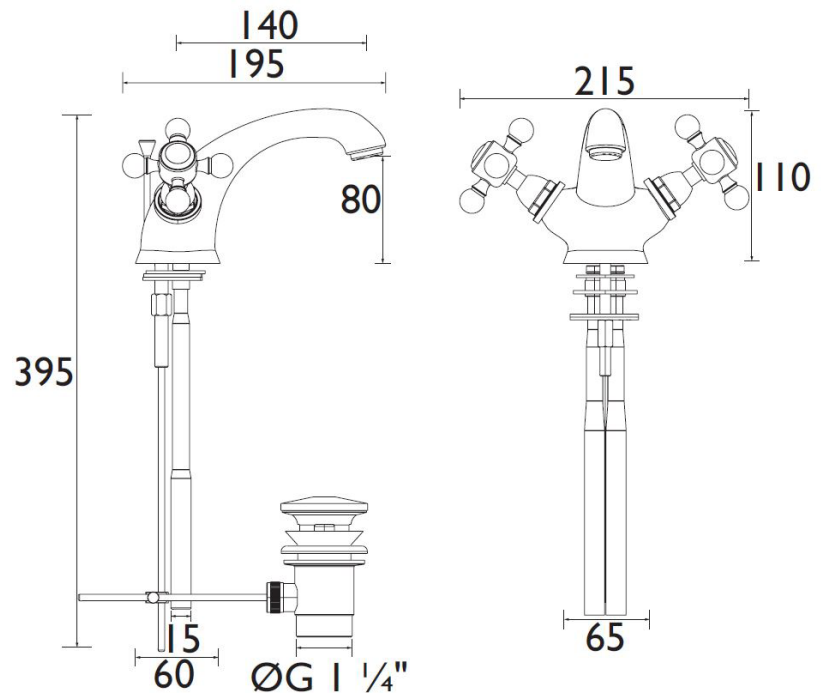

Product Certifications:

Additional Information:

Specification

Product Type:	Bathroom Taps
Main Construction Material:	Brass
Mount Type:	Deck
Handle Type:	Crosshead
Connection Inlet:	G 1/2" BSP
Connection Outlet:	Flow Straightener
Number of Tap Holes:	1
Valve/Cartridge Type:	1/2" Ceramic Disc Valve 1/4 Turn
Plumbing System Requirements:	Suitable for all plumbing systems
Minimum Dynamic Pressure (bar):	0.4 bar
Maximum Dynamic Pressure (bar):	5.0 bar
Maximum Hot Water Temperature °C:	60°C
Maximum Static Pressure (bar):	10 bar
Flow Type:	Single
Isolation Included:	No

Dimensions (measurements in mm)

Flow Rates (l/min)

System Pressure (bar)	0.4	0.5	1	2	3	5
THRC04 (mixed)	16.3	18.2	25.8	36.5	44.7	57.7