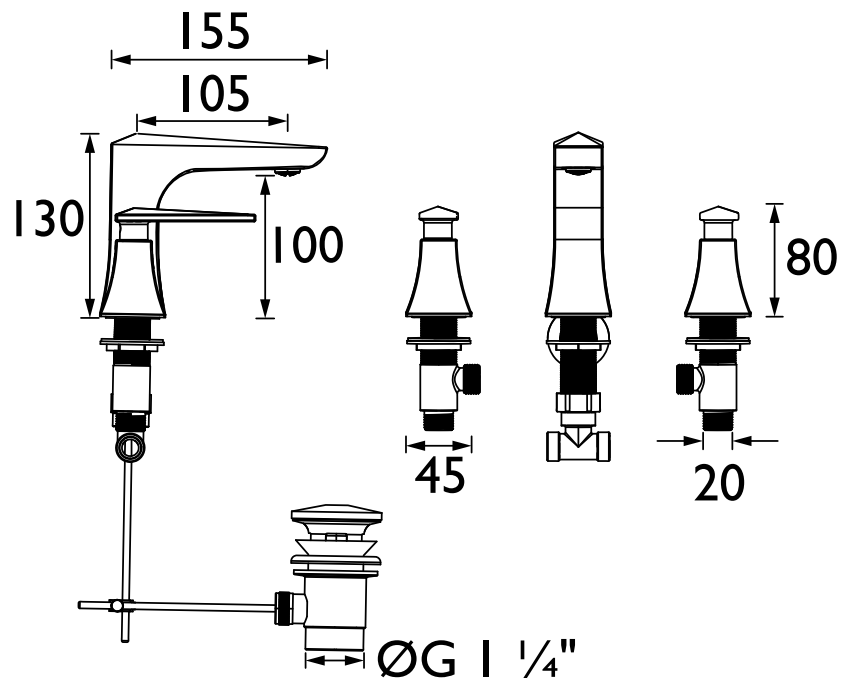

## Specification

<b>Product Type:</b>	Bathroom Tap
<b>Main Construction Material:</b>	Brass
<b>Mount Type:</b>	Deck Mounted
<b>Handle Type:</b>	Lever Handles
<b>Connection Inlet:</b>	GT 1/2" BSP
<b>Connection Outlet:</b>	M24 Coin Slot Anti-Splash
<b>Number of Tap Holes:</b>	3
<b>Valve/Cartridge Type:</b>	1/4 Turn 1/2" Ceramic Disc Valve
<b>Plumbing System Requirements:</b>	Suitable for all plumbing systems
<b>Minimum Dynamic Pressure (bar):</b>	0.3 bar
<b>Maximum Dynamic Pressure (bar):</b>	5.0 bar
<b>Maximum Hot Water Temperature °C:</b>	60°C
<b>Maximum Static Pressure (bar):</b>	10 bar
<b>Flow Type:</b>	Single Flow
<b>Isolation Included:</b>	No

## Dimensions (measurements in mm)