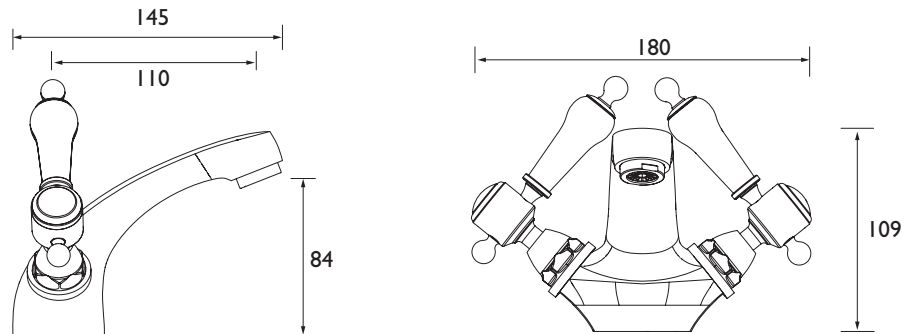

Features:

- Everything you need in the box including copper tails and pop-up waste so nothing to buy separately.
- Long life 1/4 turn ceramic disc valves for added durability and smooth control.
- A hard-wearing, flawless, scratch resistant chrome finish that lasts for years. Salt spray tested to ensure added durability.
- 10 year parts and 1 year labour guarantee for peace of mind.
- Also available in other finishes.
- Co-ordinating Bathroom taps, Recess shower and Accessories available.

Product Certifications:

WRAS Certificate No: 1806066
WRAS Expiry Date: 30/06/2023

Additional Information:

Specification

Product Type:	Taps
Main Construction Material:	Brass
Mount Type:	Deck
Handle Type:	Lever
Connection Inlet:	G 1/2" BSP
Connection Outlet:	Flow Straightener
Number of Tap Holes:	1
Valve/Cartridge Type:	1/2" Ceramic Disc Valve
Plumbing System Requirements:	Suitable for all plumbing systems
Minimum Dynamic Pressure (bar):	0.4 bar
Maximum Dynamic Pressure (bar):	5.0 bar
Maximum Hot Water Temperature °C:	60°C
Maximum Static Pressure (bar):	10 bar
Flow Type:	Single
Isolation Included:	No

Dimensions (measurements in mm)

Flow Rates (l/min)

System Pressure (bar)	0.4	0.5	1	2	3	5
TGRC04 (mixed)	21.4	24	33.9	47.9	58.7	75.8