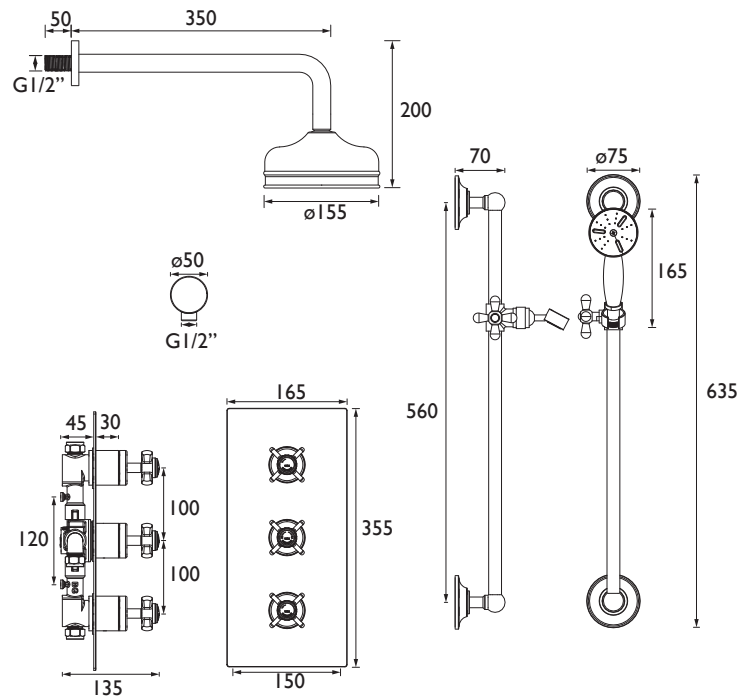

Specification

Finish/Colour:	Gold Plated
Main Construction Material:	Brass
No of Controls:	3
Shower Type:	Recessed Dual Control
Shower Head Type:	Fixed Head & Single Function Handset
Shower Kit:	Rigid Riser with Fixed Head
Valve/Cartridge Type:	3/4" Ceramic Disc Valve - 1/4 turn
Maximum Hot Water Supply Temperature °C:	65
Plumbing System Suitability:	Suitable for all plumbing systems, ideally balanced
Minimum Dynamic Pressure (bar):	0.2
Maximum Dynamic Pressure (bar):	5
Maximum Static Pressure (bar):	10
Connection Inlet:	15mm Compression
Connection Outlet:	G 1/2"
Isolation Valve Included:	No
Check Valve Included:	Yes

Features:

- Optimised for UK market, designed to work at pressure range of 0.2 - 5.0bar
- Thermostatic temperature control and automatic stop prevent surges of hot or cold water
- Performance Flow to provide a drenching experience
- Smallest recessed valve on the market, will fit into a 35mm cavity space
- Large 6" shower rose

Product Certifications:

Additional Information:

Dimensions (measurements in mm)

Flow Rates (l/min)

System Pressure (bar)	0.2	0.5	1	2	3	5
Through Handset (mixed)	2	5.7	6.3	6.8	7.6	9.2
Through Fixed Head (mixed)	2.1	5.5	6.7	7.4	8	9.3