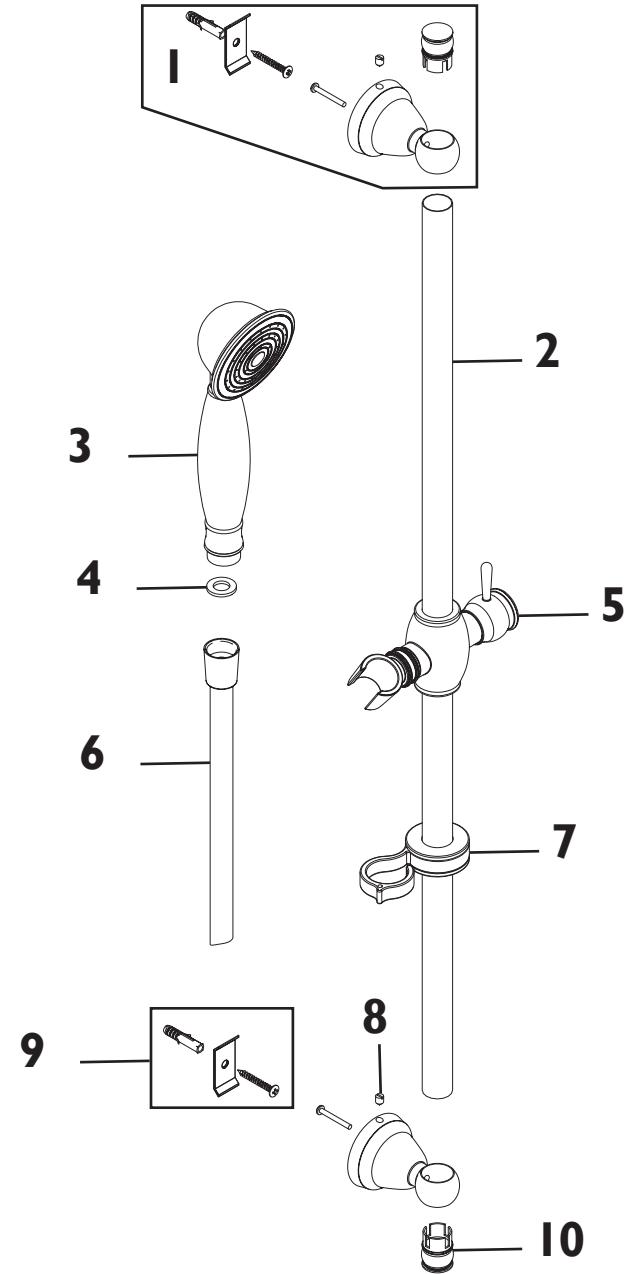

**Product Code:** SDCDUAL03-06-13

**Revision:** D4

1A	Temperature Handle Assembly
2A	Handle Adaptor
3A	Temperature Shroud
4A	Temperature Stop
5A	Concealing Plate
6A	Elbow Assembly
7A	Thermostatic Cartridge
8A	3/4" Ceramic Disc Valve
9A	Screw Pack
10A	Wall Outlet
11A	Inserts (Pair)
12A	Check Valve
13A	Filter Washer
14A	Flow Shroud (1 of 2)
15A	Flow Handle Assembly (1 of 2)
16A	5lpm Flow Limiter
17A	7lpm Flow Limiter

**Product Code:** SDCDUAL03-06-13

**Revision:** D4

1B	Shower Arm Assembly
2B	Fixed Head

**Product Code:** SDCDUAL03-06-13

**Revision:** D4

1C	Wall Bracket Assembly
2C	680mm Riser Rail
3C	Single Function Handset
4C	Sealing Washer
5C	Slider
6C	1.5m Cone to Nut Hose
7C	Hose Retainer
8C	M5x8 Grub Screw
9C	Fixing Kit
10C	End Cap