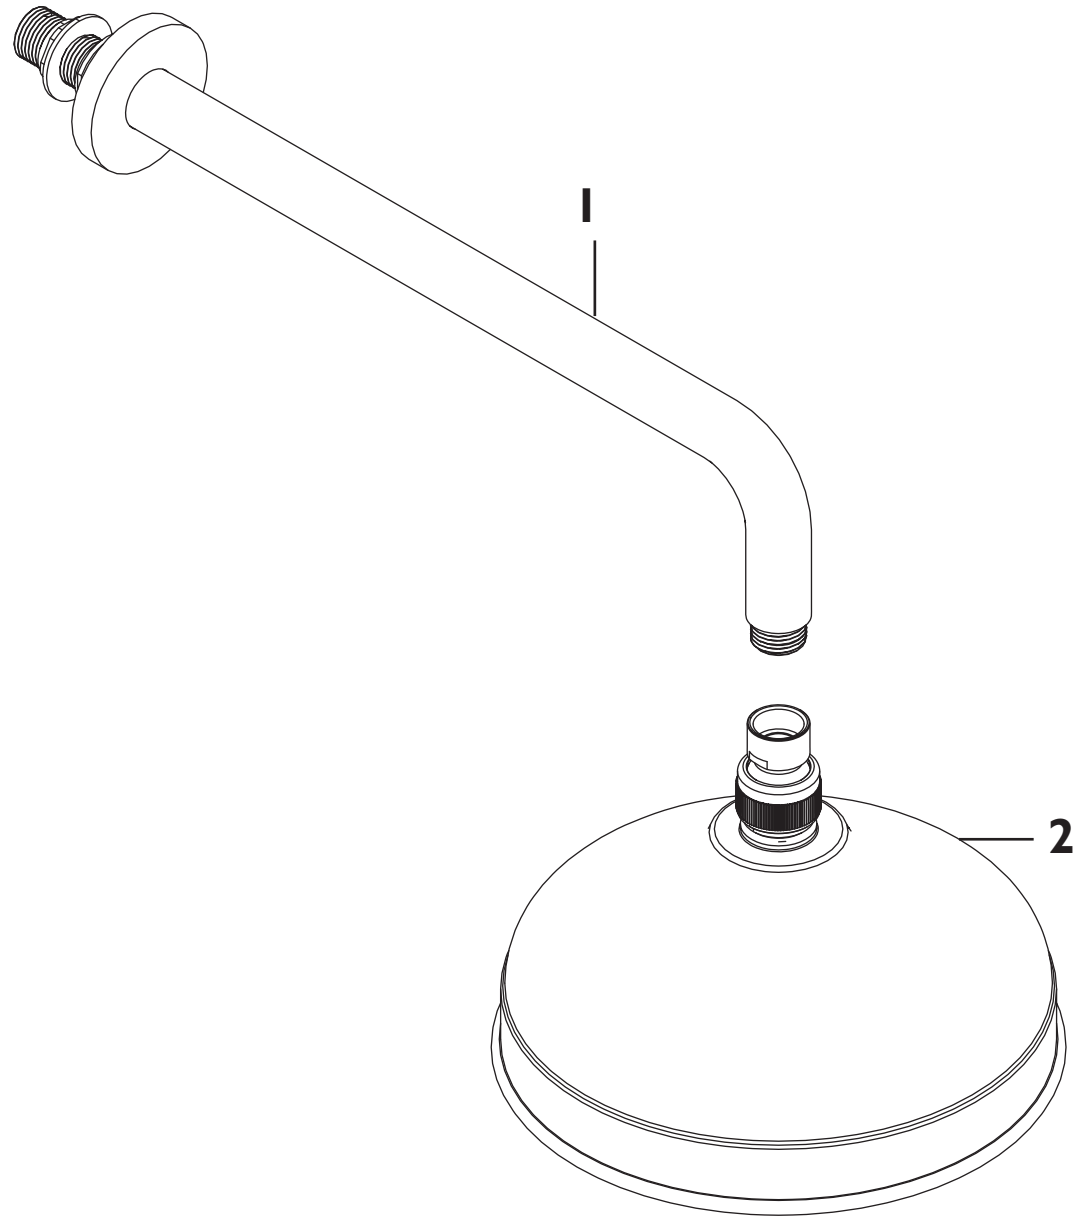

**Product Code:** SDCDUAL03-06-13

**Revision:** D4

1A	Temperature Handle Assembly
2A	Handle Adaptor
3A	Temperature Shroud
4A	Temperature Stop
5A	Concealing Plate
6A	Elbow Assembly
7A	Thermostatic Cartridge
8A	3/4" Ceramic Disc Valve
9A	Screw Pack
10A	Wall Outlet
11A	Inserts (Pair)
12A	Check Valve
13A	Filter Washer
14A	Flow Shroud (1 of 2)
15A	Flow Handle Assembly (1 of 2)
16A	5lpm Flow Limiter
17A	7lpm Flow Limiter

**Product Code:** SDCDUAL03-06-13

**Revision:** D4

1B	Shower Arm Assembly
2B	Fixed Head

**Product Code:** SDCDUAL03-06-13

**Revision:** D4

1C	Wall Bracket Assembly
2C	680mm Riser Rail
3C	Single Function Handset
4C	Sealing Washer
5C	Slider
6C	1.5m Cone to Nut Hose
7C	Hose Retainer
8C	M5x8 Grub Screw
9C	Fixing Kit
10C	End Cap