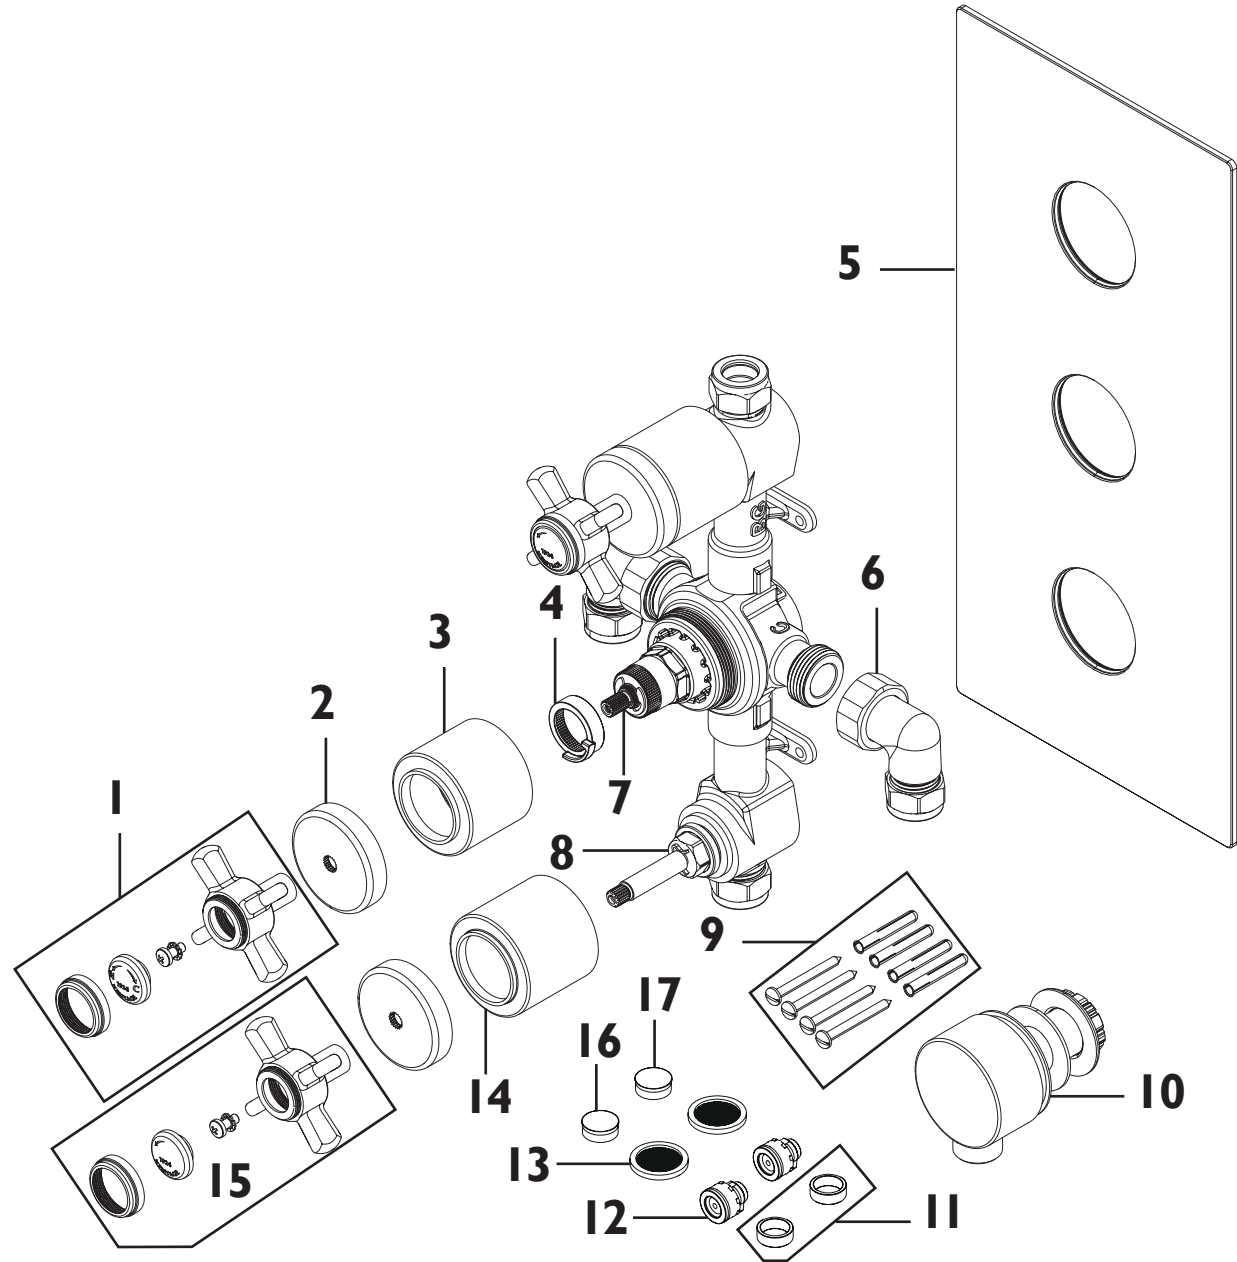

**Product Code:** SDCDUAL03-06-13

**Revision:** D4

1A	Temperature Handle Assembly
2A	Handle Adaptor
3A	Temperature Shroud
4A	Temperature Stop
5A	Concealing Plate
6A	Elbow Assembly
7A	Thermostatic Cartridge
8A	3/4" Ceramic Disc Valve
9A	Screw Pack
10A	Wall Outlet
11A	Inserts (Pair)
12A	Check Valve
13A	Filter Washer
14A	Flow Shroud (1 of 2)
15A	Flow Handle Assembly (1 of 2)
16A	5lpm Flow Limiter
17A	7lpm Flow Limiter

**Product Code:** SDCDUAL03-06-13

**Revision:** D4

1B	Shower Arm Assembly
2B	Fixed Head

**Product Code:** SDCDUAL03-06-13

**Revision:** D4

1C	Wall Bracket Assembly
2C	680mm Riser Rail
3C	Single Function Handset
4C	Sealing Washer
5C	Slider
6C	1.5m Cone to Nut Hose
7C	Hose Retainer
8C	M5x8 Grub Screw
9C	Fixing Kit
10C	End Cap