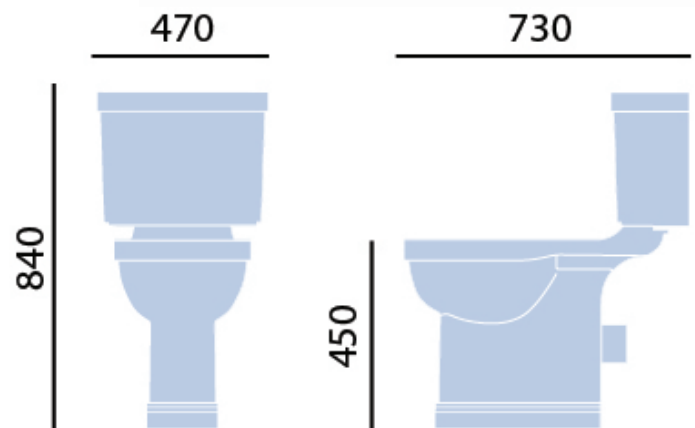

Additional Information

- Available in White Only
- Fittings included with cistern
- Vitreous China manufactured to : EN33:2011
  EN997:2012
  EN14055
  BS3402:1969